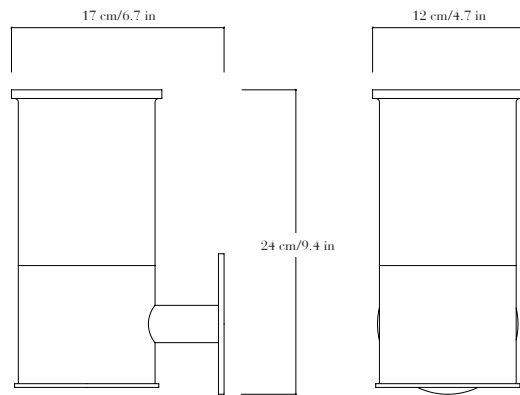

—

FINISHES

Transparent or grey glass. Bespoke colors on request.

Patinas: light bronze, dark bronze, blackened bronze or black matt.

DIMENSIONS

Without suspension stem (to order):

Small: height 24 cm/9.4 in, depth 12 cm/4.7 in, width 12 cm/4.7 in.

Medium: height 33 cm/13 in, depth 12 cm/4.7 in, width 12 cm/4.7 in.

Large: height 35 cm/13.6 in, depth 16 cm/6.5 in, width 16 cm/6.5 in.

WEIGHT

9.9 lbs–13.2 lbs–24.2 lbs

LAMPING

LED bulb E26 socket, color temperature 2700 K, CRI > 90.

UPLIGHT

DOWNLIGHT SMALL

DOWNLIGHT MEDIUM

FINITIONS

Verre transparent ou gris. Autres couleurs sur demande.
Patines : laiton vieilli, bronze médaille, médaille foncé ou noire matte.

DIMENSIONS

Uplight : hauteur 24 cm, profondeur 17 cm, largeur 12 cm.
Downlight petit : hauteur 34 cm, profondeur 13 cm, largeur 13 cm.
Downlight moyen : hauteur 43 cm, profondeur 13 cm, largeur 13 cm.

DIMENSIONS

*Uplight: height 24 cm/9.4 in, depth 17 cm/6.7 in, width 12 cm/4.7 in.
Downlight small: height 34 cm/13.5 in, depth 13 cm/5.1 in, width 13 cm/5.1 in.
Downlight medium: height 43 cm/17 in, depth 13 cm/5.1 in, width 13 cm/5.1 in.*