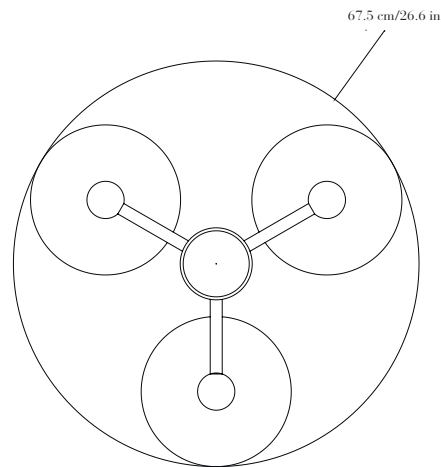

## DIMENSIONS

Without suspension stem (to order):

small: diameter 11cm/4.5 in, height 20cm/8 in,

medium: diameter 16 cm/6.4 in, height 26 cm/10.2 in,

large: diameter 20 cm/7.9 in, height 36 cm/14.2 in.

## WEIGHT

4.4 lbs–6.6 lbs–13.2 lbs

## LAMPING

LED bulb E26 socket, color temperature 2700 K, CRI > 90.

Lustre en albâtre, structure en laiton patiné.  
Pièces numérotées et signées.

—  
*Chandelier in alabaster, patinated brass structure.  
Each piece is numbered and signed.*

## DIMENSIONS

Without suspension stem (to order):  
diameter 67 cm/26.6 in, height 36 cm/14.2 in.