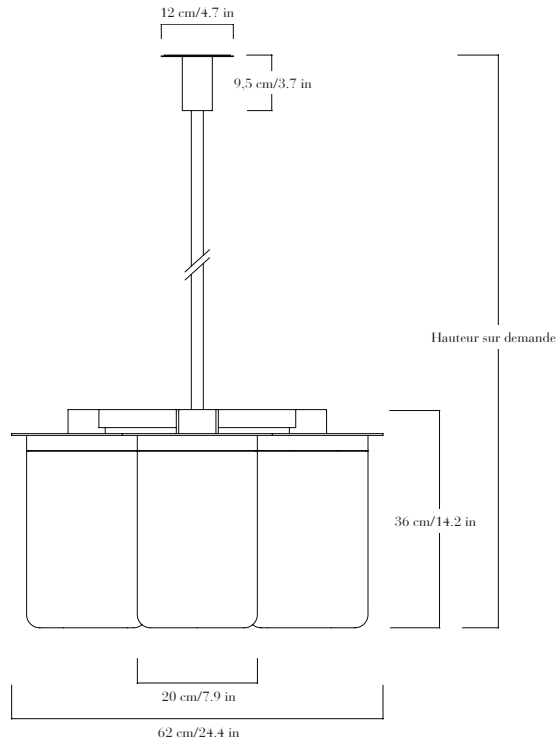

FINITIONS

Albâtre blanc ou blanc avec des veines brunes.

Patines: laiton vieilli, bronze médaille, médaille foncé ou noire matte.

DIMENSIONS

Hors tube de suspension (sur mesure):
diamètre 67 cm, hauteur 36 cm.

POIDS

15 kg

SOURCE

Ampoules LED douille E27, température de couleur 2700 K, IRC > 90.

FINISHES

White alabaster or white alabaster with brown veins.

Patinas: light bronze, dark bronze, blackened bronze or black matt.

DIMENSIONS

Without suspension stem (to order):
diameter 67 cm/26.6 in, height 36 cm/14.2 in.

WEIGHT

33 lbs

LAMPING

LED bulbs E26 socket, color temperature 2700 K, CRI > 90.