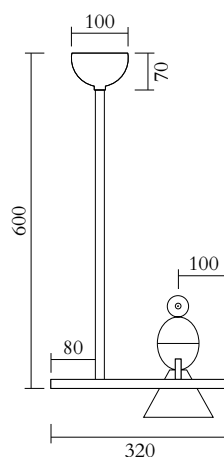

ATELIER ARETI

PRODUCT

Alouette 004
Ceiling light / 1 Bird 'T'

MATERIALS AND COLOUR OPTIONS

Powder coated metal

VERSIONS

Black structure (white reflector) 004OL-C01-ME01
White structure (white reflector) 004OL-C01-ME02
Colour structure (white reflector) 004OL-C01-ME03
Black structure (brass reflector) 004OL-C01-ME04
White structure (brass reflector) 004OL-C01-ME05
Colour structure (brass reflector) 004OL-C01-ME06

TECHNICAL DETAILS

1 x G9 LED 5W max
110-230V
IP20
Light bulb not included

WEIGHT

6 kg

NOTE

Mirrored bulbs reflect a lot of heat back to the lamp holder. Depending on the space around the lamp holder, the heat might build up above the recommended temperature, especially if the heat is trapped when moving upwards. For this reason, the max. wattage indicated does not apply to mirrored bulbs, but to non mirrored bulbs only. If mirrored bulbs are desired, only those with a low wattage (such as LEDs) should be used. The max. wattage for mirrored bulbs is 5 watt LED (equivalent of 40 watt traditional bulb)

MADE IN

Germany

Sizes in mm. Flat attachments available only under request. Variations in colour and size are available for some collections, please contact Areti for more details.

Our collections are hand made and made to order, small irregularities in shape or surface will occur, they are inherent to the hand made process and should not be seen as flaws. For detailed information on any products: contact@atelierareti.com