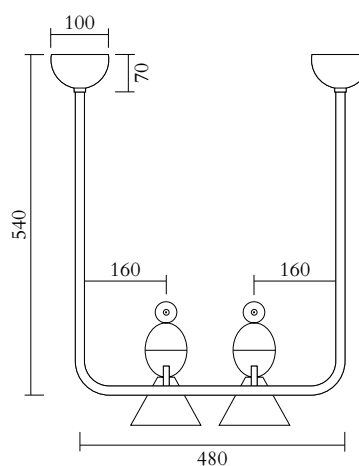

ATELIER ARETI

PRODUCT

Alouette 004
Ceiling light / 2 Birds 'U'

MATERIALS AND COLOUR OPTIONS

Powder coated metal

VERSIONS

Black structure (white reflector) 004OL-C04-ME01
White structure (white reflector) 004OL-C04-ME02
Colour structure (white reflector) 004OL-C04-ME03
Black structure (brass reflector) 004OL-C04-ME04
White structure (brass reflector) 004OL-C04-ME05
Colour structure (brass reflector) 004OL-C04-ME06

TECHNICAL DETAILS

2 x G9 LED 5W max
110-230V
IP20
Light bulbs not included

WEIGHT

7 kg

NOTE

Mirrored bulbs reflect a lot of heat back to the lamp holder. Depending on the space around the lamp holder, the heat might build up above the recommended temperature, especially if the heat is trapped when moving upwards. For this reason, the max. wattage indicated does not apply to mirrored bulbs, but to non mirrored bulbs only. If mirrored bulbs are desired, only those with a low wattage (such as LEDs) should be used. The max. wattage for mirrored bulbs is 5 watt LED (equivalent of 40 watt traditional bulb)

MADE IN

Germany

Sizes in mm. Flat attachments available only under request. Variations in colour and size are available for some collections, please contact Areti for more details.

Our collections are hand made and made to order, small irregularities in shape or surface will occur, they are inherent to the hand made process and should not be seen as flaws. For detailed information on any products: contact@atelierareti.com