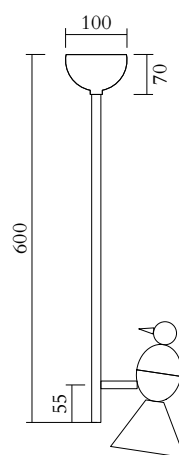

ATELIER ARETI

PRODUCT

Alouette 004
Ceiling light / 1 Bird 'I'

MATERIALS AND COLOUR OPTIONS

Powder coated metal

VERSIONS

Black structure (white reflector) 004OL-C02-ME01
White structure (white reflector) 004OL-C02-ME02
Colour structure (white reflector) 004OL-C02-ME03
Black structure (brass reflector) 004OL-C02-ME04
White structure (brass reflector) 004OL-C02-ME05
Colour structure (brass reflector) 004OL-C02-ME06

TECHNICAL DETAILS

1 x G9 LED 5W max
110-230V
IP20
Light bulb not included

WEIGHT

6 kg

NOTE

Mirrored bulbs reflect a lot of heat back to the lamp holder. Depending on the space around the lamp holder, the heat might build up above the recommended temperature, especially if the heat is trapped when moving upwards. For this reason, the max. wattage indicated does not apply to mirrored bulbs, but to non mirrored bulbs only. If mirrored bulbs are desired, only those with a low wattage (such as LEDs) should be used. The max. wattage for mirrored bulbs is 5 watt LED (equivalent of 40 watt traditional bulb)

MADE IN

Germany

Sizes in mm. Flat attachments available only under request. Variations in colour and size are available for some collections, please contact Areti for more details.

Our collections are hand made and made to order, small irregularities in shape or surface will occur, they are inherent to the hand made process and should not be seen as flaws. For detailed information on any products: contact@atelierareti.com