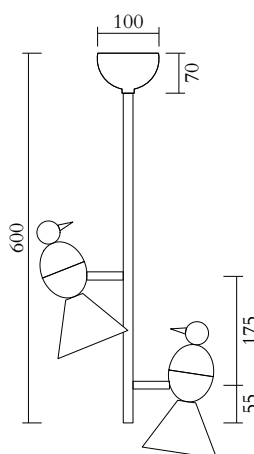

ATELIER ARETI

PRODUCT

Alouette 004
Ceiling light / 2 Birds 'I'

MATERIALS AND COLOUR OPTIONS

Powder coated metal

VERSIONS

Black structure (white reflector) 004OL-C03-ME01
White structure (white reflector) 004OL-C03-ME02
Colour structure (white reflector) 004OL-C03-ME03
Black structure (brass reflector) 004OL-C03-ME04
White structure (brass reflector) 004OL-C03-ME05
Colour structure (brass reflector) 004OL-C03-ME06

TECHNICAL DETAILS

2 x G9 LED 5W max
110-230V
IP20
Light bulbs not included

WEIGHT

6 kg

NOTE

Mirrored bulbs reflect a lot of heat back to the lamp holder. Depending on the space around the lamp holder, the heat might build up above the recommended temperature, especially if the heat is trapped when moving upwards. For this reason, the max. wattage indicated does not apply to mirrored bulbs, but to non mirrored bulbs only. If mirrored bulbs are desired, only those with a low wattage (such as LEDs) should be used. The max. wattage for mirrored bulbs is 5 watt LED (equivalent of 40 watt traditional bulb)

MADE IN

Germany

Sizes in mm. Flat attachments available only under request. Variations in colour and size are available for some collections, please contact Areti for more details.

Our collections are hand made and made to order, small irregularities in shape or surface will occur, they are inherent to the hand made process and should not be seen as flaws. For detailed information on any products: contact@atelierareti.com