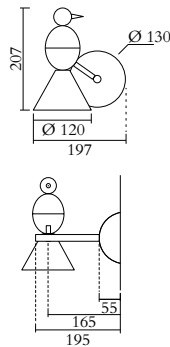

Alouette Wall
004OL-W01