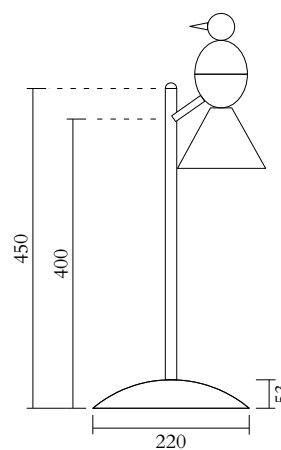

ATELIER ARETI

PRODUCT

Alouette 004

Desk light / Straight

MATERIALS AND COLOUR OPTIONS

Powder coated metal

VERSIONS

Black structure (white reflector) 004OL-D01-ME01

White structure (white reflector) 004OL-D01-ME02

Colour structure (white reflector) 004OL-D01-ME03

Black structure (brass reflector) 004OL-D01-ME04

White structure (brass reflector) 004OL-D01-ME05

Colour structure (brass reflector) 004OL-D01-ME06

TECHNICAL DETAILS

1 x G9 LED 5W max

110-230V

IP20

Light bulb not included

WEIGHT

7 kg

CABLE LENGTH

1,50 m

NOTE

Mirrored bulbs reflect a lot of heat back to the lamp holder. Depending on the space around the lamp holder, the heat might build up above the recommended temperature, especially if the heat is trapped when moving upwards. For this reason, the max. wattage indicated does not apply to mirrored bulbs, but to non mirrored bulbs only. If mirrored bulbs are desired, only those with a low wattage (such as LEDs) should be used. The max. wattage for mirrored bulbs is 5 watt LED (equivalent of 40 watt traditional bulb)

MADE IN

Germany

Sizes in mm. Flat attachments available only under request. Variations in colour and size are available for some collections, please contact Areti for more details.

Our collections are hand made and made to order, small irregularities in shape or surface will occur, they are inherent to the hand made process and should not be seen as flaws. For detailed information on any products: contact@atelierareti.com