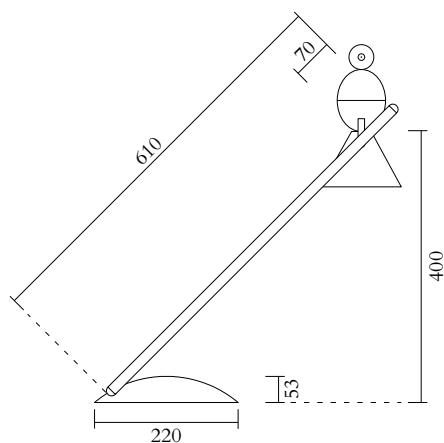

ATELIER ARETI

PRODUCT

Alouette 004
Desk light / Slanted

MATERIALS AND COLOUR OPTIONS

Powder coated metal

VERSIONS

Black structure (white reflector) 004OL-D02-ME01
White structure (white reflector) 004OL-D02-ME02
Colour structure (white reflector) 004OL-D02-ME03
Black structure (brass reflector) 004OL-D02-ME04
White structure (brass reflector) 004OL-D02-ME05
Colour structure (brass reflector) 004OL-D02-ME06

TECHNICAL DETAILS

1 x G9 LED 5W max
110-230V
IP20
Light bulb not included

WEIGHT

7 kg

CABLE LENGTH

1,50 m

NOTE

Mirrored bulbs reflect a lot of heat back to the lamp holder. Depending on the space around the lamp holder, the heat might build up above the recommended temperature, especially if the heat is trapped when moving upwards. For this reason, the max. wattage indicated does not apply to mirrored bulbs, but to non mirrored bulbs only. If mirrored bulbs are desired, only those with a low wattage (such as LEDs) should be used. The max. wattage for mirrored bulbs is 5 watt LED (equivalent of 40 watt traditional bulb)

MADE IN

Germany

Sizes in mm. Flat attachments available only under request. Variations in colour and size are available for some collections, please contact Areti for more details.

Our collections are hand made and made to order, small irregularities in shape or surface will occur, they are inherent to the hand made process and should not be seen as flaws. For detailed information on any products: contact@atelierareti.com