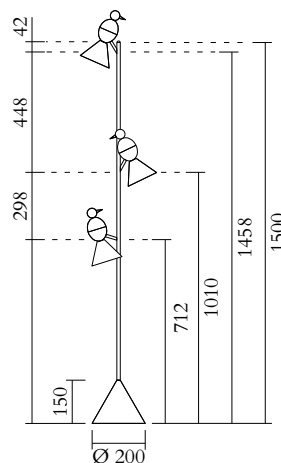

ATELIER ARETI

PRODUCT

Alouette 004
Floor light / 3 Birds

MATERIALS AND COLOUR OPTIONS

Powder coated metal

VERSIONS

Black structure (white reflector) 004OL-F03-ME01
White structure (white reflector) 004OL-F03-ME02
Colour structure (white reflector) 004OL-F03-ME03
Black structure (brass reflector) 004OL-F03-ME04
White structure (brass reflector) 004OL-F03-ME05
Colour structure (brass reflector) 004OL-F03-ME06

TECHNICAL DETAILS

3 x G9 LED 5W max
110-230V
IP20
Light bulbs not included

WEIGHT

12 kg

CABLE LENGTH

2,00 m

NOTE

Mirrored bulbs reflect a lot of heat back to the lamp holder. Depending on the space around the lamp holder, the heat might build up above the recommended temperature, especially if the heat is trapped when moving upwards. For this reason, the max. wattage indicated does not apply to mirrored bulbs, but to non mirrored bulbs only. If mirrored bulbs are desired, only those with a low wattage (such as LEDs) should be used. The max. wattage for mirrored bulbs is 5 watt LED (equivalent of 40 watt traditional bulb)

MADE IN

Germany

Sizes in mm. Flat attachments available only under request. Variations in colour and size are available for some collections, please contact Areti for more details.

Our collections are hand made and made to order, small irregularities in shape or surface will occur, they are inherent to the hand made process and should not be seen as flaws. For detailed information on any products: contact@atelierareti.com