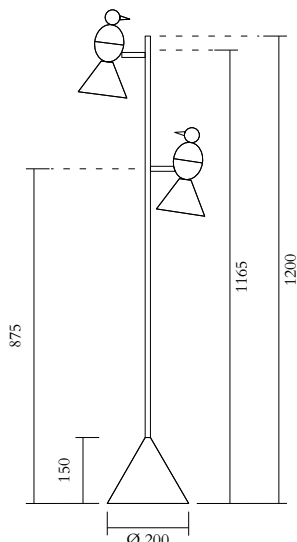

Alouette Floor 2 birds
004OL-F02