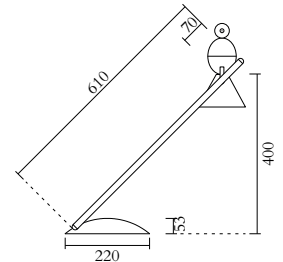

Alouette Desk / slanted
004OL-D02