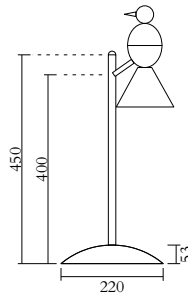

Alouette Desk / straight
004OL-D01