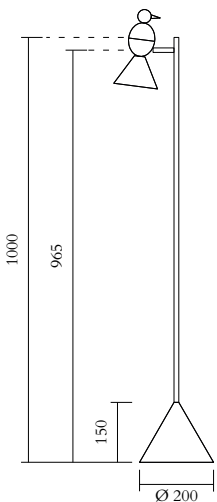

Alouette Floor 1 bird
004OL-F01