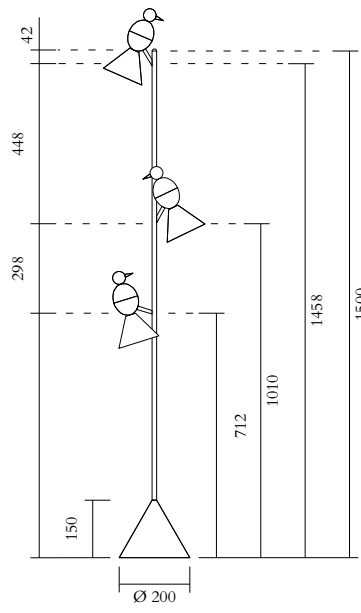

Alouette Floor 3 birds
004OL-F03