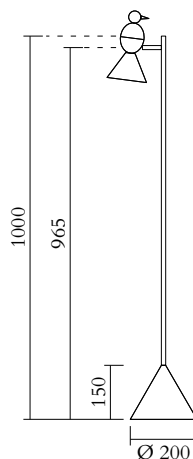

ATELIER ARETI

PRODUCT

Alouette 004
Floor light / 1 Bird

MATERIALS AND COLOUR OPTIONS

Powder coated metal

VERSIONS

Black structure (white reflector) 004OL-F01-ME01
White structure (white reflector) 004OL-F01-ME02
Colour structure (white reflector) 004OL-F01-ME03
Black structure (brass reflector) 004OL-F01-ME04
White structure (brass reflector) 004OL-F01-ME05
Colour structure (brass reflector) 004OL-F01-ME06

TECHNICAL DETAILS

1 x G9 LED 5W max
110-230V
IP20
Light bulb not included

WEIGHT

9 kg

CABLE LENGTH

2,00 m

NOTE

Mirrored bulbs reflect a lot of heat back to the lamp holder. Depending on the space around the lamp holder, the heat might build up above the recommended temperature, especially if the heat is trapped when moving upwards. For this reason, the max. wattage indicated does not apply to mirrored bulbs, but to non mirrored bulbs only. If mirrored bulbs are desired, only those with a low wattage (such as LEDs) should be used. The max. wattage for mirrored bulbs is 5 watt LED (equivalent of 40 watt traditional bulb)

MADE IN

Germany

Sizes in mm. Flat attachments available only under request. Variations in colour and size are available for some collections, please contact Areti for more details.

Our collections are hand made and made to order, small irregularities in shape or surface will occur, they are inherent to the hand made process and should not be seen as flaws. For detailed information on any products: contact@atelierareti.com