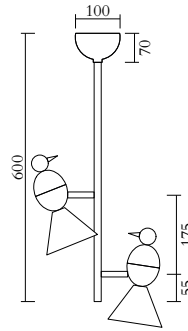

Alouette Pendant 2 Birds 'I'
004OL-C03