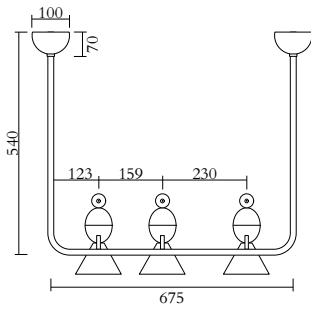

Alouette Pendant 3 Birds 'U'
004OL-C05