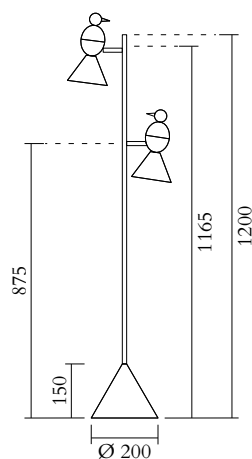

ATELIER ARETI

PRODUCT

Alouette 004
Floor light / 2 Birds

MATERIALS AND COLOUR OPTIONS

Powder coated metal

VERSIONS

Black structure (white reflector) 004OL-F02-ME01
White structure (white reflector) 004OL-F02-ME02
Colour structure (white reflector) 004OL-F02-ME03
Black structure (brass reflector) 004OL-F02-ME04
White structure (brass reflector) 004OL-F02-ME05
Colour structure (brass reflector) 004OL-F02-ME06

TECHNICAL DETAILS

2 x G9 LED 5W max
110-230V
IP20
Light bulbs not included

WEIGHT

10 kg

CABLE LENGTH

2,00 m

NOTE

Mirrored bulbs reflect a lot of heat back to the lamp holder. Depending on the space around the lamp holder, the heat might build up above the recommended temperature, especially if the heat is trapped when moving upwards. For this reason, the max. wattage indicated does not apply to mirrored bulbs, but to non mirrored bulbs only. If mirrored bulbs are desired, only those with a low wattage (such as LEDs) should be used. The max. wattage for mirrored bulbs is 5 watt LED (equivalent of 40 watt traditional bulb)

MADE IN

Germany

Sizes in mm. Flat attachments available only under request. Variations in colour and size are available for some collections, please contact Areti for more details.

Our collections are hand made and made to order, small irregularities in shape or surface will occur, they are inherent to the hand made process and should not be seen as flaws. For detailed information on any products: contact@atelierareti.com