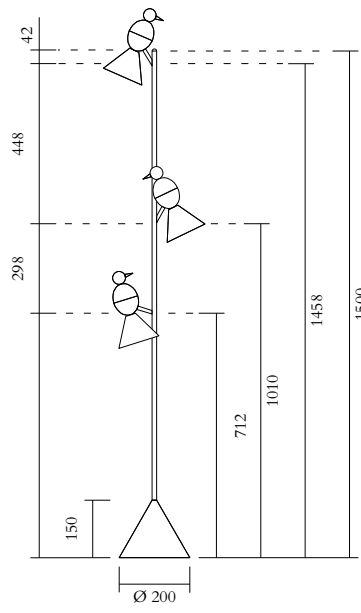

TECHNICAL DETAILS

1 x G9 LED 5W max
110-230V
IP20
Light bulb not included

WEIGHT

2 kg

NOTE

Mirrored bulbs reflect a lot of heat back to the lamp holder. Depending on the space around the lamp holder, the heat might build up above the recommended temperature, especially if the heat is trapped when moving upwards. For this reason, the max. wattage indicated does not apply to mirrored bulbs, but to non mirrored bulbs only. If mirrored bulbs are desired, only those with a low wattage (such as LEDs) should be used. The max. wattage for mirrored bulbs is 5 watt LED (equivalent of 40 watt traditional bulb)

MADE IN

Germany

Sizes in mm. Flat attachments available only under request. Variations in colour and size are available for some collections, please contact Areti for more details.

Our collections are hand made and made to order, small irregularities in shape or surface will occur, they are inherent to the hand made process and should not be seen as flaws. For detailed information on any products: contact@atelierareti.com

Alouette Wall
004OL-W01

Alouette Desk / straight
004OL-D01

Alouette Desk / slanted
004OL-D02

Alouette Floor 1 bird
004OL-F01

Alouette Floor 2 birds
004OL-F02

Alouette Floor 3 birds
004OL-F03