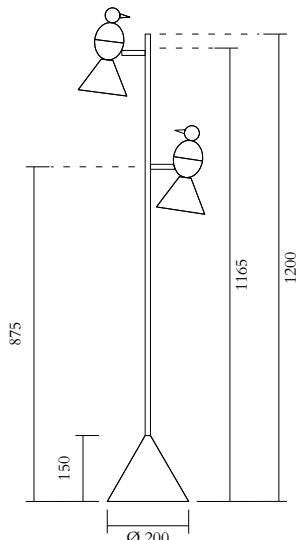

TECHNICAL DETAILS

1 x G9 LED 5W max
110-230V
IP20
Light bulb not included

WEIGHT

2 kg

NOTE

Mirrored bulbs reflect a lot of heat back to the lamp holder. Depending on the space around the lamp holder, the heat might build up above the recommended temperature, especially if the heat is trapped when moving upwards. For this reason, the max. wattage indicated does not apply to mirrored bulbs, but to non mirrored bulbs only. If mirrored bulbs are desired, only those with a low wattage (such as LEDs) should be used. The max. wattage for mirrored bulbs is 5 watt LED (equivalent of 40 watt traditional bulb)

MADE IN

Germany

Sizes in mm. Flat attachments available only under request. Variations in colour and size are available for some collections, please contact Areti for more details.

Our collections are hand made and made to order, small irregularities in shape or surface will occur, they are inherent to the hand made process and should not be seen as flaws. For detailed information on any products: contact@atelierareti.com

Alouette Wall
004OL-W01

Alouette Desk / straight
004OL-D01

Alouette Desk / slanted
004OL-D02

Alouette Floor 1 bird
004OL-F01

Alouette Floor 2 birds
004OL-F02

Alouette Floor 3 birds
004OL-F03