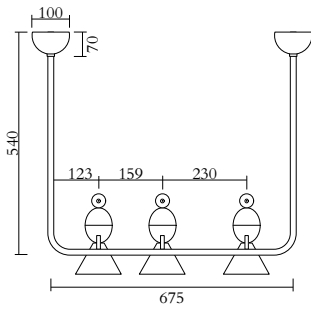

Alouette Pendant 3 Birds 'U'
004OL-C05