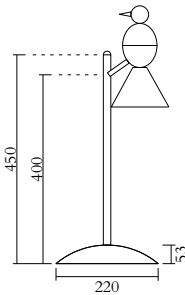

Alouette Desk / straight
004OL-D01