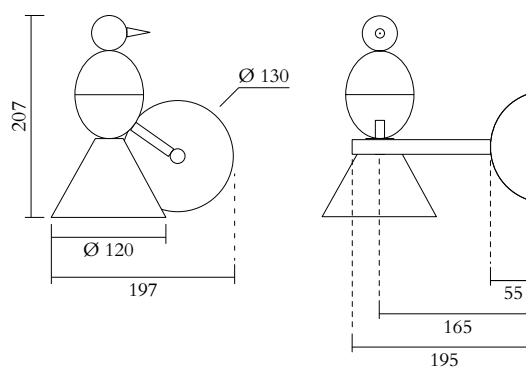

TECHNICAL DETAILS

1 x G9 LED 5W max
110-230V
IP20
Light bulb not included

WEIGHT

2 kg

NOTE

Mirrored bulbs reflect a lot of heat back to the lamp holder. Depending on the space around the lamp holder, the heat might build up above the recommended temperature, especially if the heat is trapped when moving upwards. For this reason, the max. wattage indicated does not apply to mirrored bulbs, but to non mirrored bulbs only. If mirrored bulbs are desired, only those with a low wattage (such as LEDs) should be used. The max. wattage for mirrored bulbs is 5 watt LED (equivalent of 40 watt traditional bulb)

MADE IN

Germany

Sizes in mm. Flat attachments available only under request. Variations in colour and size are available for some collections, please contact Areti for more details.

Our collections are hand made and made to order, small irregularities in shape or surface will occur, they are inherent to the hand made process and should not be seen as flaws. For detailed information on any products: contact@atelierareti.com