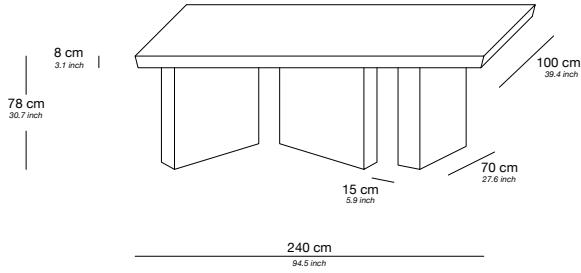

AMAN

PRODUCT INFORMATION - DINING TABLE

The Aman product line can be tailored to fit your precise size requirements.

Base	Medium-density fibreboard (MDF)
Finishes	Oak veneer, high gloss
	Macassar / zebrano black veneer
	Special wood finishes, marble & leather inlay upon request

Dining Table 240

Base / Feet / Finish	Note
Oak veneer	-
High gloss	-
Macassar / zebrano black veneer	-