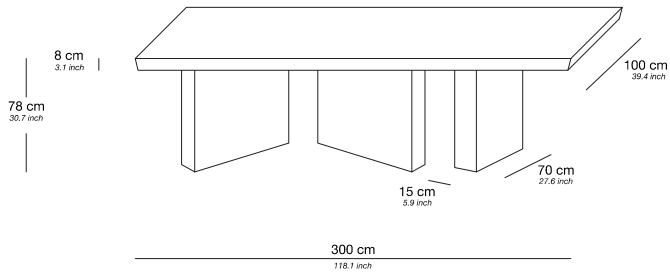

Dining Table 300

Base / Feet / Finish	Note
Oak veneer	-
High gloss	-
Macassar / zebrano black veneer	-