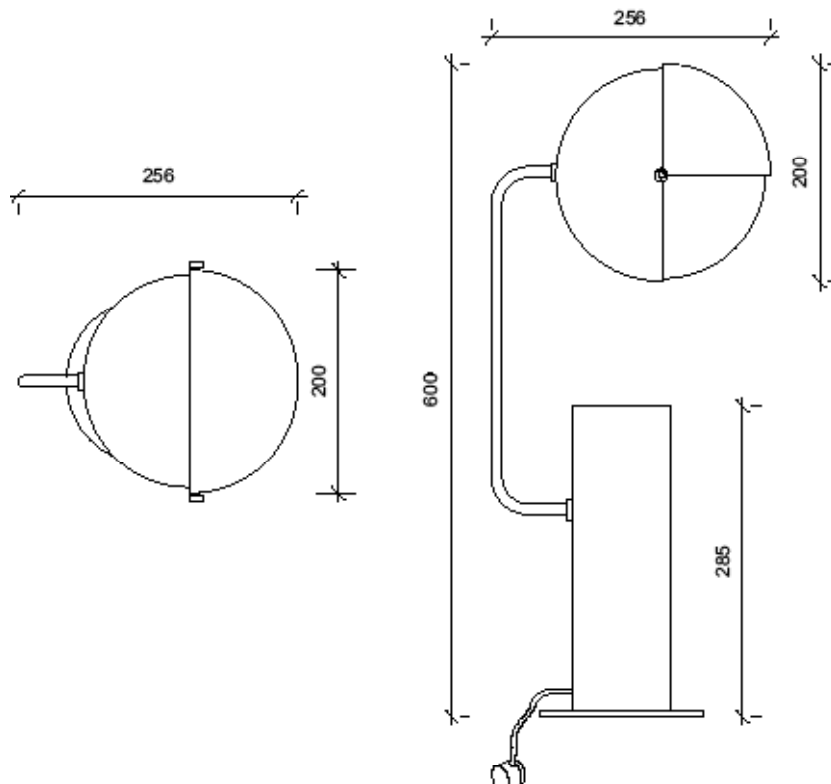

## ANOTHER – TABLE LAMP

REF TL 013

A marble base table lamp with a rounded projecting arm to one side, topped with an unusual metal shade. The shade has a mobile top, allowing light to transfer according to multiple combinations, e.g. directed to one side or downwards. Crafted from brushed brass and marble with a frosted glass diffuser.

MATERIAL:  
Electroplated Iron/ hand brushed finish

FINISH:  
Brushed brass/ honed black marble/ white frosted glass  
(Other finishes available)

DIMENSION :  
Height 600mm 23.6"  
Globe dia 200mm 7.8"  
Width 256mm 10"  
Base dia 150mm 6"

RECOMMENDED LAMP: G9 LED pin

WATTAGE: 5W

VOLTAGE: 220V

COLOUR : 2700 -3000K (warm white)

NET WEIGHT: 5.4kg 12lb

INFO@CKSCollective.COM

CKS  
COLLECTIVE

WWW.CKSCollective.COM