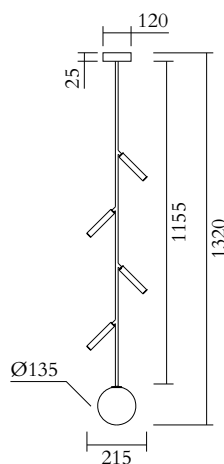

ATELIER ARETI

PRODUCT

Arrow 427
Pendant light / 2 +2 short tubes down

MATERIALS AND COLOUR OPTIONS

Brushed brass; nickel; white acrylic; white glass

VERSIONS

Brushed brass structure; white acrylic tubes

427OL-P04-BR01

Nickel structure; white acrylic tubes

427OL-P04-NI01

TECHNICAL DETAILS

Globe Ø135; 1 x G9 LED 5W max

Built in LED tubes

Input voltage EU: 230V

Input voltage US: 110V

Output voltage: 24V

2700K

IP20

NOTE

Built in LED light source can be changed by Atelier Areti or a qualified workshop only

MADE IN

Germany

Sizes in mm. Flat attachments available under request. Variations in colour and size are available for some collections, please contact Areti for more details.

Our collections are hand made and made to order, small irregularities in shape or surface will occur, they are inherent to the hand made process and should not be seen as flaws. For detailed information on any products: contact@atelierareti.com