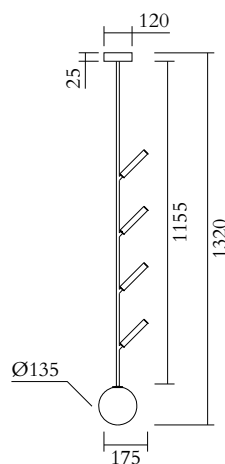

ATELIER ARETI

PRODUCT

Arrow 427
Pendant light / 4 short tubes up

MATERIALS AND COLOUR OPTIONS

Brushed brass; nickel; white acrylic; white glass

VERSIONS

Brushed brass structure; white acrylic tubes

427OL-P05-BR01

Nickel structure; white acrylic tubes

427OL-P05-NI01

TECHNICAL DETAILS

Globe Ø135; 1 x G9 LED 5W max

Built in LED tubes

Input voltage EU: 230V

Input voltage US: 110V

Output voltage: 24V

2700K

IP20

NOTE

Built in LED light source can be changed by Atelier Areti or a qualified workshop only

MADE IN

Germany

Sizes in mm. Flat attachments available under request. Variations in colour and size are available for some collections, please contact Areti for more details.

Our collections are hand made and made to order, small irregularities in shape or surface will occur, they are inherent to the hand made process and should not be seen as flaws. For detailed information on any products: contact@atelierareti.com