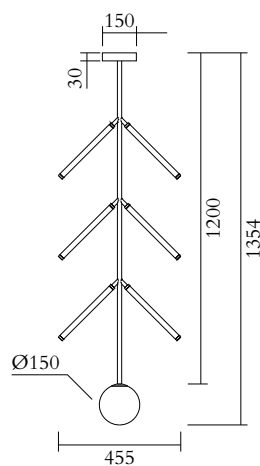

ATELIER ARETI

PRODUCT

Arrow 427
Pendant light / Tubes down

MATERIALS AND COLOUR OPTIONS

Brushed brass; nickel; white acrylic; white glass

VERSIONS

Brushed brass structure; white acrylic tubes

427OL-P02-BR01

Nickel structure; white acrylic tubes

427OL-P02-NI01

TECHNICAL DETAILS

Globe Ø135; 1 x G9 LED 5W max

Built in LED tubes

Input voltage EU: 230V

Input voltage US: 110V

Output voltage: 24V

2700K

IP20

NOTE

Built in LED light source can be changed by Atelier Areti or a qualified workshop only

MADE IN

Germany

Sizes in mm. Flat attachments available under request. Variations in colour and size are available for some collections, please contact Areti for more details.

Our collections are hand made and made to order, small irregularities in shape or surface will occur, they are inherent to the hand made process and should not be seen as flaws. For detailed information on any products: contact@atelierareti.com