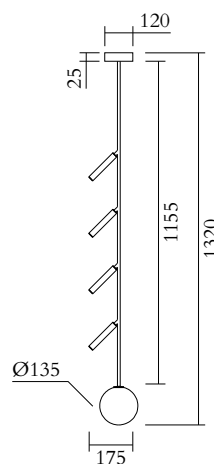

ATELIER ARETI

PRODUCT

Arrow 427
Pendant light / 4 short tubes down

MATERIALS AND COLOUR OPTIONS

Brushed brass; nickel; white acrylic; white glass

VERSIONS

Brushed brass structure; white acrylic tubes

427OL-P06-BR01

Nickel structure; white acrylic tubes

427OL-P06-NI01

TECHNICAL DETAILS

Globe Ø135; 1 x G9 LED 5W max

Built in LED tubes

Input voltage EU: 230V

Input voltage US: 110V

Output voltage: 24V

2700K

IP20

NOTE

Built in LED light source can be changed by Atelier Areti or a qualified workshop only

MADE IN

Germany

Sizes in mm. Flat attachments available under request. Variations in colour and size are available for some collections, please contact Areti for more details.

Our collections are hand made and made to order, small irregularities in shape or surface will occur, they are inherent to the hand made process and should not be seen as flaws. For detailed information on any products: contact@atelierareti.com