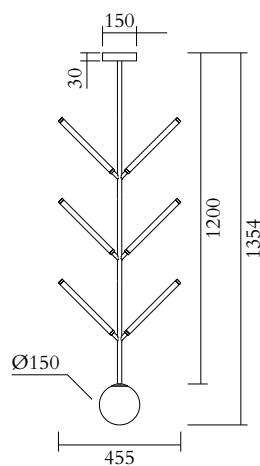

ATELIER ARETI

PRODUCT

Arrow 427
Pendant light / Tubes up

MATERIALS AND COLOUR OPTIONS

Brushed brass; nickel; white acrylic; white glass

VERSIONS

Brushed brass structure; white acrylic tubes

427OL-P01-BR01

Nickel structure; white acrylic tubes

427OL-P01-NI01

TECHNICAL DETAILS

Globe Ø135; 1 x G9 LED 5W max

Built in LED tubes

Input voltage EU: 230V

Input voltage US: 110V

Output voltage: 24V

2700K

IP20

NOTE

Built in LED light source can be changed by Atelier Areti or a qualified workshop only

MADE IN

Germany

Sizes in mm. Flat attachments available under request. Variations in colour and size are available for some collections, please contact Areti for more details.

Our collections are hand made and made to order, small irregularities in shape or surface will occur, they are inherent to the hand made process and should not be seen as flaws. For detailed information on any products: contact@atelierareti.com