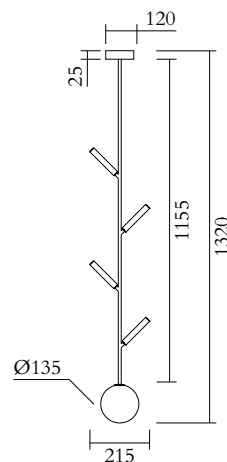

ATELIER ARETI

PRODUCT

Arrow 427
Pendant light / 2 +2 short tubes up

MATERIALS AND COLOUR OPTIONS

Brushed brass; nickel; white acrylic; white glass

VERSIONS

Brushed brass structure; white acrylic tubes

427OL-P03-BR01

Nickel structure; white acrylic tubes

427OL-P03-NI01

TECHNICAL DETAILS

Globe Ø135; 1 x G9 LED 5W max

Built in LED tubes

Input voltage EU: 230V

Input voltage US: 110V

Output voltage: 24V

2700K

IP20

NOTE

Built in LED light source can be changed by Atelier Areti or a qualified workshop only

MADE IN

Germany

Sizes in mm. Flat attachments available under request. Variations in colour and size are available for some collections, please contact Areti for more details.

Our collections are hand made and made to order, small irregularities in shape or surface will occur, they are inherent to the hand made process and should not be seen as flaws. For detailed information on any products: contact@atelierareti.com