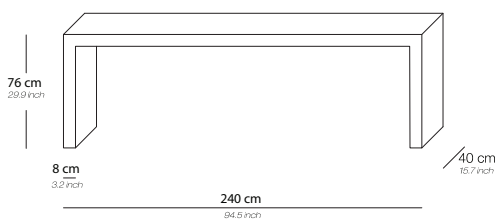

U-table 240/76

Base / Feet / Finish	Note
Oak veneer	-
High gloss	-
Macassar / zebrano black veneer	-
Barnwood	-