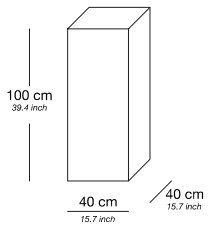

AVALON

PRODUCT INFORMATION - COLUMN

The Avalon product line can be tailored to fit your precise size requirements.

Base	Medium-density fibreboard (MDF)
Finishes	Oak veneer, high gloss
	Macassar / zebrano black veneer
	Mirror: clear mirror, smoked grey mirror and bronze mirror
	Special wood finishes, marble & leather inlay upon request

Column

Base / Feet / Finish	Note
Oak veneer	-
High gloss	-
Macassar / zebrano black veneer	-
Mirror: clear mirror, smoked grey mirror and bronze mirror	-