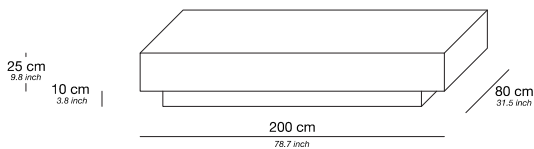

Coffee table 200

Base / Feet / Finish	Note
Oak veneer	-
High gloss	-
Macassar / zebrano black veneer	-
Barnwood	-
Mirror: clear mirror, smoked grey mirror and bronze mirror	-