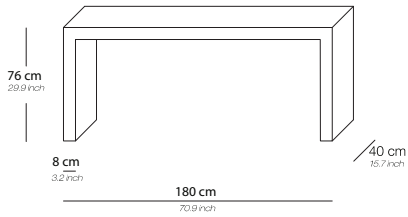

AVALON

PRODUCT INFORMATION - U-TABLES

The Avalon product line can be tailored to fit your precise size requirements.

Base	Medium-density fibreboard (MDF)
Finishes	Oak veneer, high gloss Macassar / zebrano black veneer, barnwood Special wood finishes, marble & leather inlay upon request

U-table 180/76

Base / Feet / Finish	Note
Oak veneer	-
High gloss	-
Macassar / zebrano black veneer	-
Barnwood	-