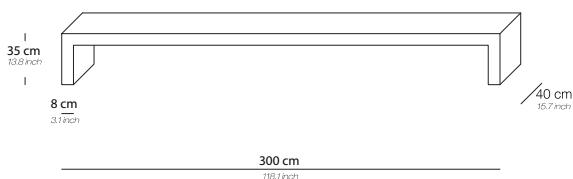

U-table 300/35

Base / Feet / Finish	Note
Oak veneer	-
High gloss	-
Macassar / zebrano black veneer	-
Barnwood	-

AVALON

PRODUCT INFORMATION - U-TABLES

The Avalon product line can be tailored to fit your precise size requirements.