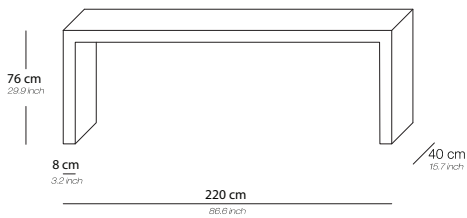

U-table 220/76

Base / Feet / Finish	Note
Oak veneer	-
High gloss	-
Macassar / zebrano black veneer	-
Barnwood	-