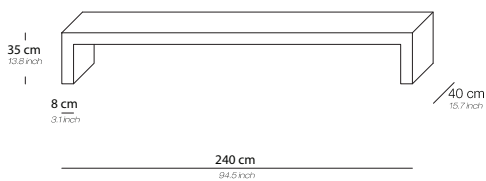

U-table 240/35

Base / Feet / Finish	Note
Oak veneer	-
High gloss	-
Macassar / zebrano black veneer	-
Barnwood	-