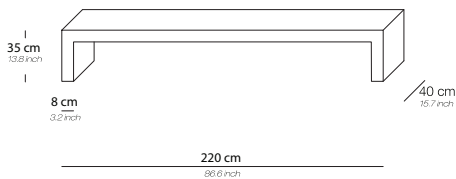

U-table 220/35

Base / Feet / Finish	Note
Oak veneer	-
High gloss	-
Macassar / zebrano black veneer	-
Barnwood	-