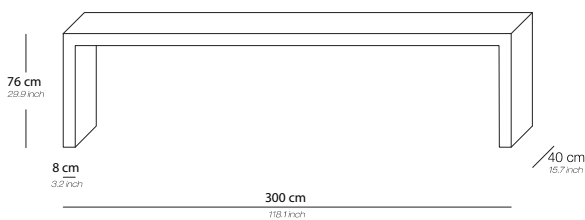

U-table 300/76

Base / Feet / Finish	Note
Oak veneer	-
High gloss	-
Macassar / zebrano black veneer	-
Barnwood	-