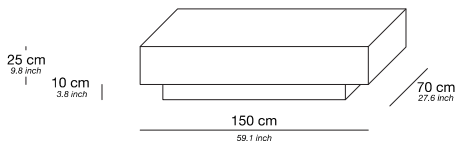

Coffee table 150

Base / Feet / Finish	Note
Oak veneer	-
High gloss	-
Macassar / zebrano black veneer	-
Barnwood	-
Mirror: clear mirror, smoked grey mirror and bronze mirror	-

Coffee table 170

Base / Feet / Finish	Note
Oak veneer	-
High gloss	-
Macassar / zebrano black veneer	-
Barnwood	-
Mirror: clear mirror, smoked grey mirror and bronze mirror	-