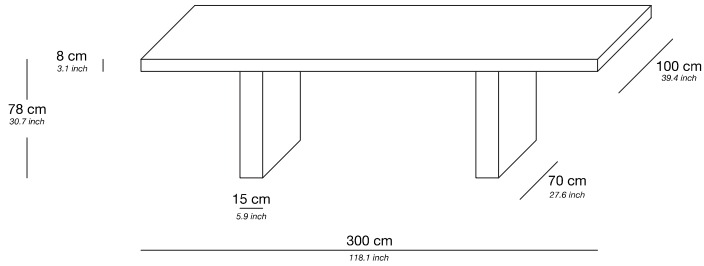

Dining table two legs 300

Base / Feet / Finish	Note
Oak veneer	-
High gloss	-
Macassar / zebrano black veneer	-

Dining table open cubes 300

Base / Feet / Finish	Note
Oak veneer	-
High gloss	-
Macassar / zebrano black veneer	-