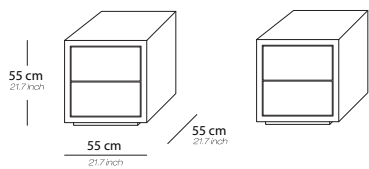

Bedside tables (set of 2)

Base / Feet / Finish	Note
Oak veneer	-
High gloss	-
Macassar / zebrano black veneer	-