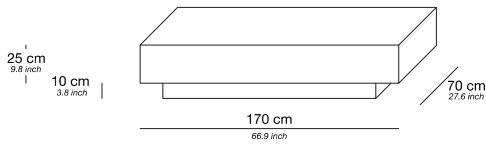

Coffee table 150

Base / Feet / Finish	Note
Oak veneer	-
High gloss	-
Macassar / zebrano black veneer	-
Barnwood	-
Mirror: clear mirror, smoked grey mirror and bronze mirror	-

Coffee table 170

Base / Feet / Finish	Note
Oak veneer	-
High gloss	-
Macassar / zebrano black veneer	-
Barnwood	-
Mirror: clear mirror, smoked grey mirror and bronze mirror	-