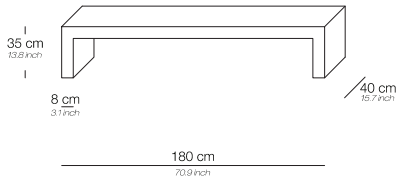

AVALON

PRODUCT INFORMATION - U-TABLES

The Avalon product line can be tailored to fit your precise size requirements.

Base	Medium-density fibreboard (MDF)
Finishes	Oak veneer, high gloss Macassar / zebrano black veneer, barnwood Special wood finishes, marble & leather inlay upon request

U-table 180/35

Base / Feet / Finish	Note
Oak veneer	-
High gloss	-
Macassar / zebrano black veneer	-
Barnwood	-