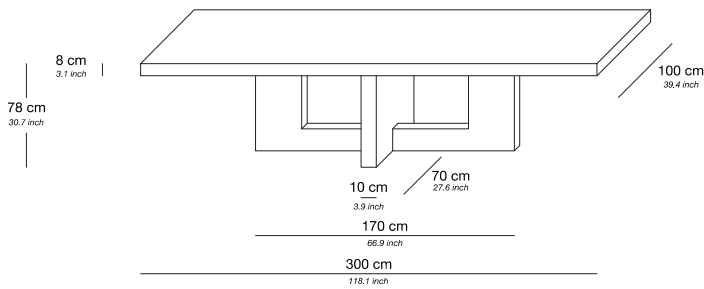

Dining table crossed legs 300

Base / Feet / Finish	Note
Oak veneer	-
High gloss	-
Macassar / zebrano black veneer	-