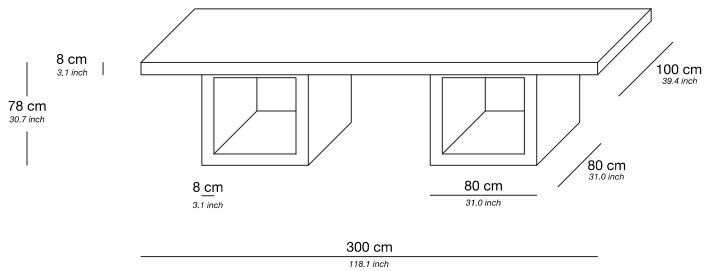

Dining table two legs 300

Base / Feet / Finish	Note
Oak veneer	-
High gloss	-
Macassar / zebrano black veneer	-

Dining table open cubes 300

Base / Feet / Finish	Note
Oak veneer	-
High gloss	-
Macassar / zebrano black veneer	-