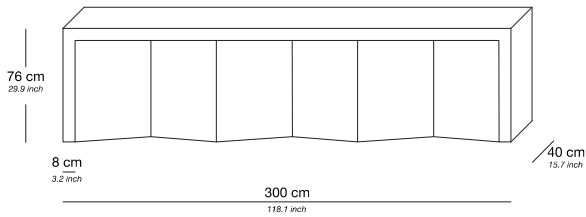

AVALON

PRODUCT INFORMATION - CONSOLE & BED TABLES

The Avalon product line can be tailored to fit your precise size requirements.

Base	Medium-density fibreboard (MDF)
Finishes	Oak veneer, high gloss Macassar / zebrano black veneer Special wood finishes, leather inlay upon request

Console

Base / Feet / Finish	Note
Oak veneer, high gloss	Other variations upon request