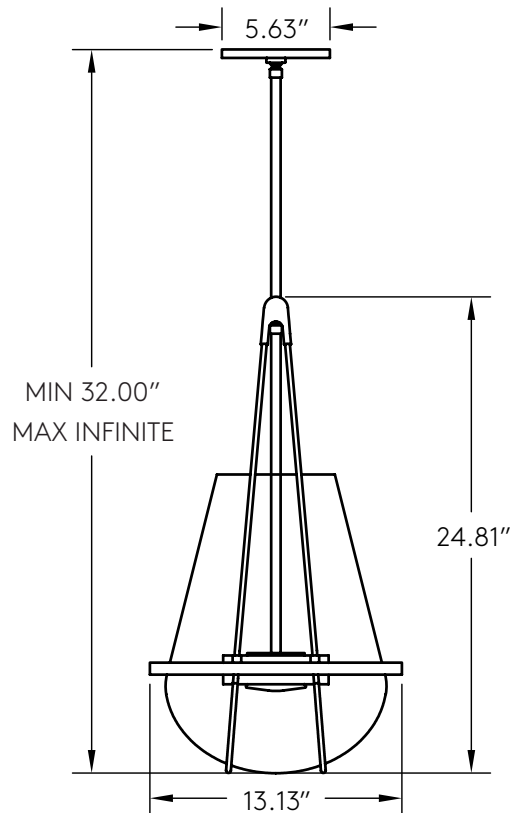

Axis 12

Shown in **Aged Pewter** with a **Frosted Solid Glass Light Disc** and **12.5" Diameter Glass Vessel**

INFO@CKSCOLLECTIVE.COM
WWW.CKSCOLLECTIVE.COM

Axis 12

AVAILABLE OPTIONS	DIMENSIONS	LAMPING & INFORMATION
<p>Base..... Brass Pewter Matte Black Matte White</p> <p>Premium 1 Aged Brass August Brass Black Brass Aged Pewter</p> <p>Premium 2..... Brushed Nickel Two-Tone Finish</p> <p>Glass Vessel Clear</p> <p>Glass Disc..... Clear Frosted</p> <p>Temperature..... 2400K 2700K 3000K</p>	<p>Canopy Diameter 5.625" Diameter..... 13.13" Body Height 24.81" Minimum Height..... 32.00" Maximum Height..... Infinite</p> <p>Weight 21 lbs</p> <p>Driver is designed to be housed inside a standard round ceiling junction box.</p> 	<p>18 watt led 150 watt total incandescent 1500 Lumen Onboard Driver and LED Module LED life of 50,000 hours 27 years of normal use 110V-277V compatible</p> <p>UL listing file #E505276 Product is made to order Compatible with LED Dimmer Switches Rated for Damp Locations</p> <p>Custom abilities and options available. Please inquire sales@riloh.com</p>