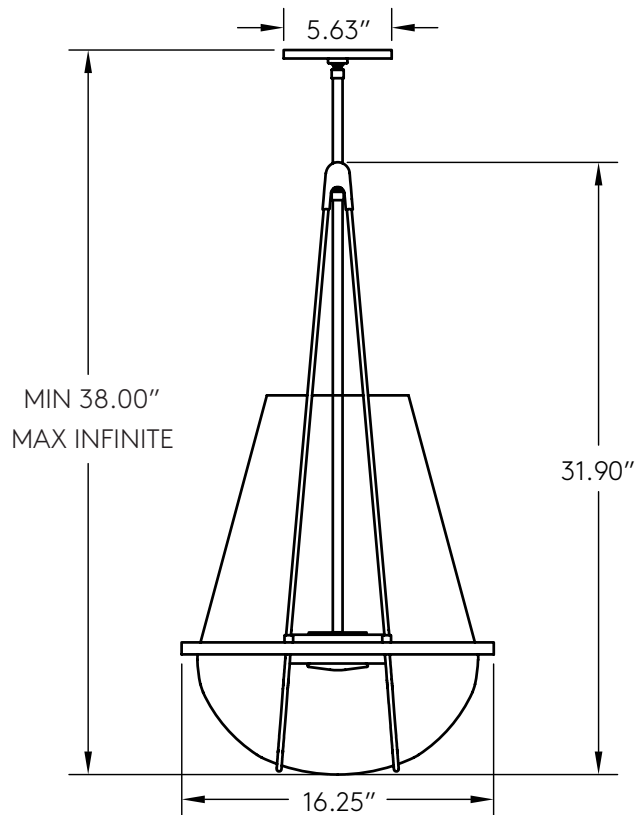

Axis 14

Shown in **Aged Pewter** with a **Frosted Solid Glass Light Disc** and **14.5" Diameter Glass Vessel**

INFO@CKSCOLLECTIVE.COM
WWW.CKSCOLLECTIVE.COM

Axis 14

AVAILABLE OPTIONS	DIMENSIONS	LAMPING & INFORMATION
<p>Base..... Brass Pewter Matte Black Matte White</p> <p>Premium 1 Aged Brass August Brass Black Brass Aged Pewter</p> <p>Premium 2..... Brushed Nickel Two-Tone Finish</p> <p>Glass Vessel Clear</p> <p>Glass Disc..... Clear Frosted</p> <p>Temperature..... 2400K 2700K 3000K</p>	<p>Canopy Diameter 5.625" Diameter..... 16.25" Body Height 31.90" Minimum Height..... 38.00" Maximum Height..... Infinite</p> <p>Weight 25 lbs</p> <p>Driver is designed to be housed inside a standard round ceiling junction box.</p> 	<p>18 watt led 150 watt total incandescent 1500 Lumen Onboard Driver and LED Module LED life of 50,000 hours <small>27 years of normal use</small> 110V-277V compatible</p> <p>UL listing file #E505276 Product is made to order Compatible with LED Dimmer Switches Rated for Damp Locations</p> <p>Custom abilities and options available. Please inquire sales@riloh.com</p>