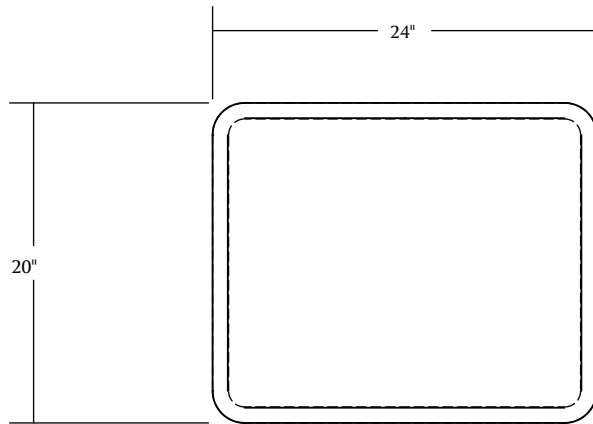

## BANIZ

**LEAD TIME:**

Approx 8 weeks from fabric receipt

**DIMENSIONS:**

Overall Width: 24" Overall Depth: 20"

Seat Overall Height: 18 1/4"

**MATERIALS:**

Feet: blackened steel

Upholstery: C.O.M

**YARDAGE:**

3 yards; inquire regarding yardage for print

**ORIGIN:**

Made in New York of domestic and foreign materials

**YEAR:**

2020

**CUSTOMIZATIONS AVAILABLE UPON REQUEST**