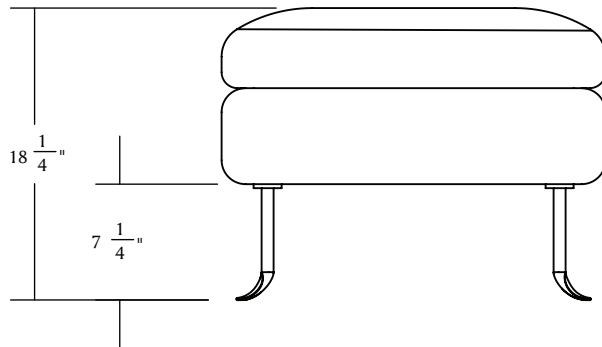

## BANIZ

**LEAD TIME:**

Approx 8 weeks from fabric receipt

**DIMENSIONS:**

Overall Width: 24" Overall Depth: 20"

Seat Overall Height: 18 1/4"

**MATERIALS:**

Feet: blackened steel