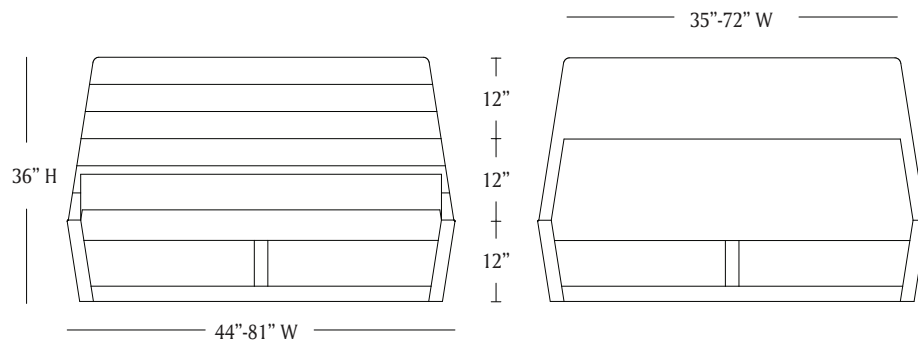

MATERIA

BOERUM

MATERIA

PERSPECTIVE

SIDE

FRONT

REAR

BOERUM

LEAD TIME:

Approx 12-16 weeks

DIMENSIONS:

King: 86"l x 81"w x 36"h

Queen: 86"l x 65"w x 36"h (shown)

Double: 80"l x 59"w x 36"h

Twin: 80"l x 44"w x 36"h

MATERIALS: