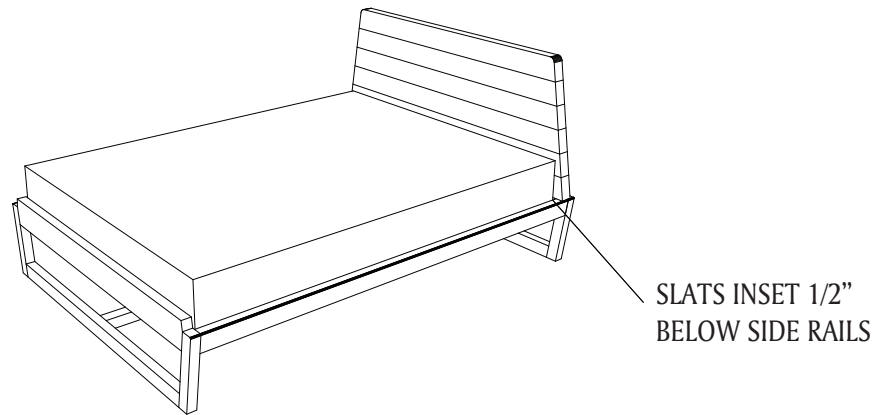

MATERIA

BOERUM

MATERIA

PERSPECTIVE

SIDE

FRONT

REAR

BOERUM

LEAD TIME:

Approx 12-16 weeks

DIMENSIONS:

King: 86"l x 81"w x 36"h

Queen: 86"l x 65"w x 36"h (shown)

Double: 80"l x 59"w x 36"h

Twin: 80"l x 44"w x 36"h

MATERIALS: