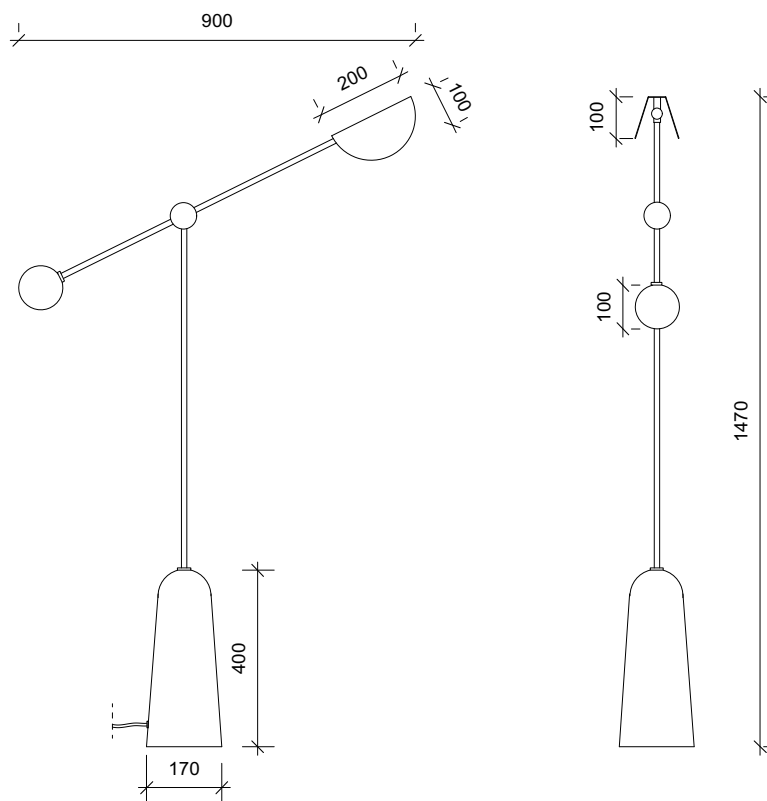

SQUARE IN CIRCLE
S T U D I O

BALANCE – FLOOR LAMP

REF FL 021

An elegant and minimal floor lamp with a rounded tapered black marble base. The brushed brass pole is connected to a central powder-coated metal ball joint. The angled pole has two light sources at either end; one in the form of an frosted glass globe, the other a semicircular brushed brass shade.

MATERIAL:
Electroplated Iron/ hand brushed finish

FINISH:
Brushed brass/ white frosted glass, honed black marble
(Other finishes available)

DIMENSION :

Height	1470mm	57.8"
Width	900mm	35.5"
Base dia	170mm	5.5"
Base height	400mm	15.7"

RECOMMENDED LAMP: 2 x G9 LED pin

WATTAGE: 3W

VOLTAGE: 230V

COLOUR : 3000K

NET WEIGHT: 19.5kg 43lb

INFO@CKSCollective.COM

CKS
COLLECTIVE

WWW.CKSCollective.COM