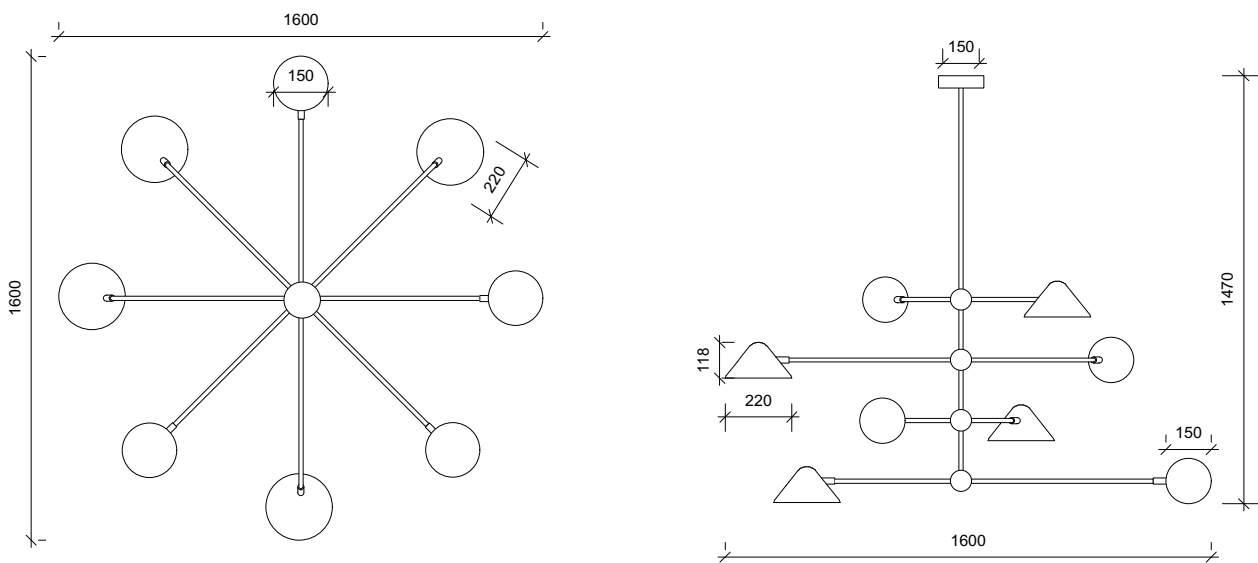

SQUARE IN CIRCLE
S T U D I O

BALL AND SHADE – PENDANT LIGHT

REF PL 005

This modern pendant light can be customised to different size and finishes. It is shown in a powder-coated black metal finish with brass ball joints at the centre. Each pole has a metal shade at one end and an frosted glass globe at the other.

MATERIAL:
Electroplated Iron/ hand brushed finish

FINISH:
Powder coated matt black/ Powder coated matt white/
Brushed brass/ White frosted glass
(Other finishes available)

DIMENSION :
Height 1470mm 57.9"
Diameter 1600mm 63"
Shade diameter 220mm 8.7"
Shade height 118mm 4.6"
Globe dia 150mm 5.9"

RECOMMENDED LAMP: 8 x G9 LED pin

WATTAGE: 3W

VOLTAGE: 230V

COLOUR : 3000K

NET WEIGHT: 7.25kg 16lb

INFO@CKSCollective.COM

WWW.CKSCollective.COM