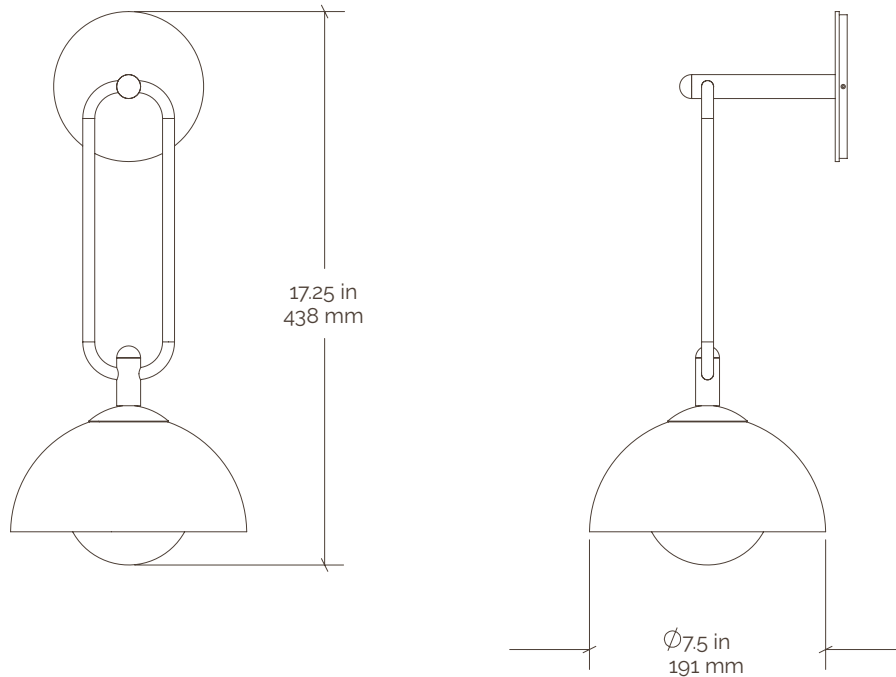

Bancroft Sconce 7.5" Hemisphere

Incandescent

Collection	Bancroft	Mounting	4 in octagon box
Number	BAN-SC01	Backplate	4.75 in / 121 mm
Product	Sconce	Certifications	UL listed / Damp
Appx. Dimensions	H: 17.25 in / 438 mm D: 7.5 in / 191 mm	Ceramic Reflector	Hm07
Weight	3.1 lbs / 1.4 kgs	Glass Diffuser	SP04
Materials	Brass & Terracotta	Lamping	120V / E12 Type T
		Lamping Spec	6.0 w / 600 lm / 3000 k each
Finishes	Available in any Pax brass & ceramic finish	Dimming	Dimmable with most incandescent and LED dimmers.

Specifications

SKU Legend

XX-	XXX-	XXX-	XXXX-	XXX-	Ceramic Finish	XXXX-	X
Fixture Type	Family	Metal Finish	Ceramic	Ceramic Finish	Ceramic Finish Cont.	Diffuser Shape	Diffuser Finish
CF (Ceiling Fixture)	BAN (Bancroft)	BRB (Brushed Brass)	HM04 (4" Diameter Hemisphere)	AZL (Azure Lichen)	DIVL (Double Ivory Lichen)	SP03	W (White)
FM (Flush Mount)	EMM (Emmet)	BRN (Brushed Nickel)	HM07 (7" Diameter Hemisphere)	AZM (Azure Matte)	DVDL (Double Verde Lichen)	SP04	
PD (Pendant)	DIX (Dixon)	DAB (Dark Aged Brass)	HM12 (12" Diameter Hemisphere)	BLL (Black Lichen)	FRM (Forest Matte)	SP05	
SC (Sconce)	LAW (Lawrence)	GRA (Graphite)	CN12 (12" Height Cone)	BLM (Black Matte)	IVL (Ivory Lichen)		
FL (Floor)	ROS (Roseland)	LAB (Light Aged Brass)	LD15 (15" Diameter Low Dome)	CHL (Chocolate Lichen)	IVP (Ivory Porcelain)		
TB (Table)	CRE (Creston)	TXB (Textured Black)	TB04 (4" Short Tube)	CHM (Chocolate Matte)	NVM (Navy Matte)		
		TXI (Textured Ivory)	TB08 (8" Long Tube)	DAZL (Double Azure Lichen)	VDL (Verde Lichen)		
		TXW (Textured White)	AD01 (As Designed)	DBLL (Double Black Lichen)	VDM (Verde Matte)		
				DCHL (Double Chocolate Lichen)			

Type	E12 Type T
Input Voltage	120
Watts Each	9.5
Lumens Each	950
Color Temperature	3000 K
Life Expectancy	3 yrs, 25,000 hours