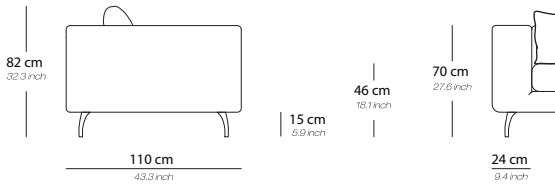

BELGRAVES

PRODUCT INFORMATION - CHAISE LONGUE

The Belgraves product line can be tailored to fit your precise size requirements.

A digital representation of your furniture combination can be created upon request.

Frame	Fir and plywood with elastic straps
Frame padding	Polyurethane foam, upholstered with resin-bonded polyester, coupled with fabric in elastic polyester
Seat cushion(s)	Polyurethane foam with high quality resin-bonded polyester, covered with cotton
Back cushion(s)	Washed and sterilised feathers covered with 100% cotton
Feet	Polished smoked nickel, polished chrome
Cover	Loose cover is removable. Leather upholstery is fixed