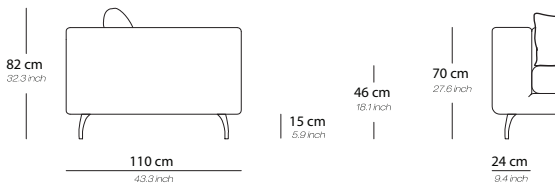

BELGRAVES

PRODUCT INFORMATION - SOFAS

The Belgraves product line can be tailored to fit your precise size requirements.

A digital representation of your furniture combination can be created upon request.

Frame	Fir and plywood with elastic straps
Frame padding	Polyurethane foam, upholstered with resin-bonded polyester, coupled with fabric in elastic polyester
Seat cushion(s)	Polyurethane foam with high quality resin-bonded polyester, covered with cotton
Back cushion(s)	Washed and sterilised feathers covered with 100% cotton
Feet	Polished smoked nickel, polished chrome
Cover	Loose cover is removable. Leather upholstery is fixed