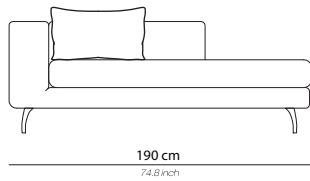

Chaise longue

Base / Feet / Finish	Fabric (m)	Leather (m²)	Note
Polished smoked nickel	9,5	19	Arm rest left or right
Polished chrome	9,5	19	Arm rest left or right