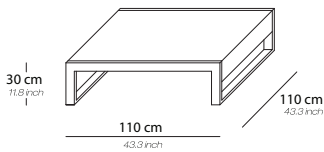

Coffee table 110/30

Base / Feet / Finish	Note
Polished chrome, top in dark brown or natural	Special colours upon request
Matte brass, top in dark brown or natural	Special colours upon request
Brushed smoked nickel, top in dark brown or natural	Special colours upon request