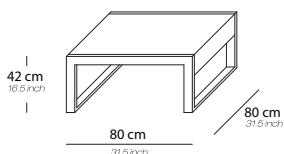

Side table 80/42

Base / Feet / Finish	Note
Polished chrome, top in dark brown or natural	Special colours upon request
Matte brass, top in dark brown or natural	Special colours upon request
Brushed smoked nickel, top in dark brown or natural	Special colours upon request