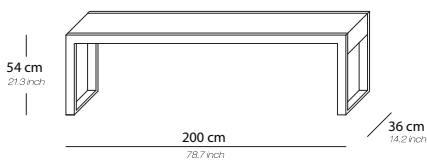

U-table 200/54

Base / Feet / Finish	Note
Polished chrome, top in dark brown or natural	Special colours upon request
Matte brass, top in dark brown or natural	Special colours upon request
Brushed smoked nickel, top in dark brown or natural	Special colours upon request