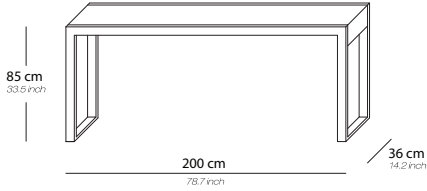

## PRODUCT INFORMATION - TABLES

**Base** Polished chrome, matte brass or brushed smoked nickel  
**Top / Finish** Oak wood available in several colours

U-table 200/85

Base / Feet / Finish	Note
Polished chrome, top in dark brown or natural	Special colours upon request
Matte brass, top in dark brown or natural	Special colours upon request
Brushed smoked nickel, top in dark brown or natural	Special colours upon request