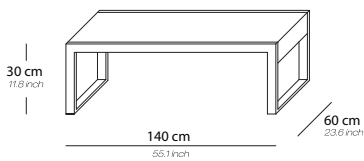

Coffee table 140/30

Base / Feet / Finish	Note
Polished chrome, top in dark brown or natural	Special colours upon request
Matte brass, top in dark brown or natural	Special colours upon request
Brushed smoked nickel, top in dark brown or natural	Special colours upon request