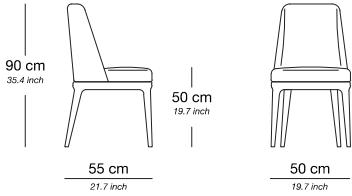

BELMOND

PRODUCT INFORMATION - DINING CHAIR

Frame	Solid hornbeam wood
Seat cushion(s)	Soft foam and fiber
Back cushion(s)	Firm foam and silicone mixed fiber
Feet	Solid hornbeam wood in dark brown or black
Cover	Fixed upholstery in fabric or leather

Dining Chair

Base / Feet / Finish	Fabric (m)	Leather (m²)	Note
Solid hornbeam wood dark brown	1,5	3	
Solid hornbeam wood black	1,5	3