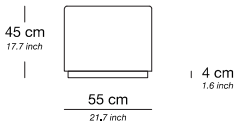

Ottoman 45

Base / Feet / Finish	Fabric (m)	Leather (m ²)	Note
Solid beechwood in dark brown or black	1,5	3	-
Matte brass	1,5	3	-
Polished chrome	1,5	3	-
Gunmetal	1,5	3	-

Ottoman 55

Base / Feet / Finish	Fabric (m)	Leather (m ²)	Note
Solid beechwood in dark brown or black	1,5	3	-
Matte brass	1,5	3	-
Polished chrome	1,5	3	-
Gunmetal	1,5	3	-