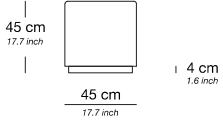

Ottoman 45

Base / Feet / Finish	Fabric (m)	Leather (m ²)	Note
Solid beechwood in dark brown or black	1,5	3	-
Matte brass	1,5	3	-
Polished chrome	1,5	3	-
Gunmetal	1,5	3	-

Ottoman 55

Base / Feet / Finish	Fabric (m)	Leather (m ²)	Note
Solid beechwood in dark brown or black	1,5	3	-
Matte brass	1,5	3	-
Polished chrome	1,5	3	-
Gunmetal	1,5	3	-