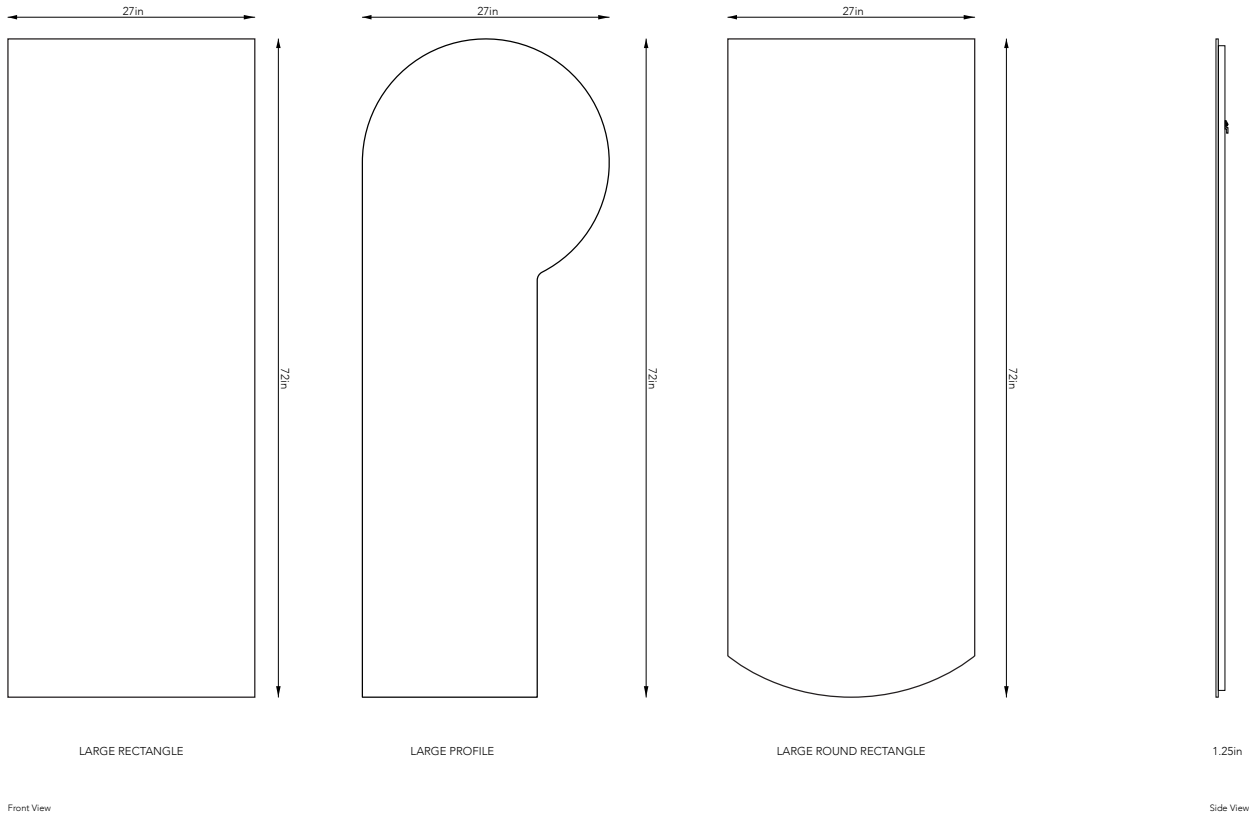

BEN & AJA BLANC

Float Mirror Collection - Full Length

72L X 27W X 1.25D INCHES

LEAD TIME 8-10 WEEKS | WEIGHT ~72LBS

customization available upon request

Float Mirror Collection - Full Length

A unique collection of Float mirrors named for their floating affect on the wall and simplicity of form. These shapes are ideal for residential, commercial, and hospitality projects. The full length size mirrors work in a variety of locations including bathrooms, bedrooms, lobbies and accent wall locations. Multiple mirrors including our small and medium float mirrors can be installed in relation to the full lengths to provide a dramatic installation.

MATERIALS

Mirror, edge frame

DIMENSIONS

72L x 27W x 1.25D inches

WEIGHT

~72lbs per mirror (weight varies slightly per shape)

LEAD TIME

8-10 weeks

MIRROR SPECIFICATION

EDGE FRAME SPECIFICATION

BASE PRICE \$1600

QUANTITY DISCOUNTS

Discounts are available within the following tiers. Please contact us for additional details.

1	○	base price
2-9	○	15%
10-29	○	20%
30-49	○	25%
50+	○	price upon request