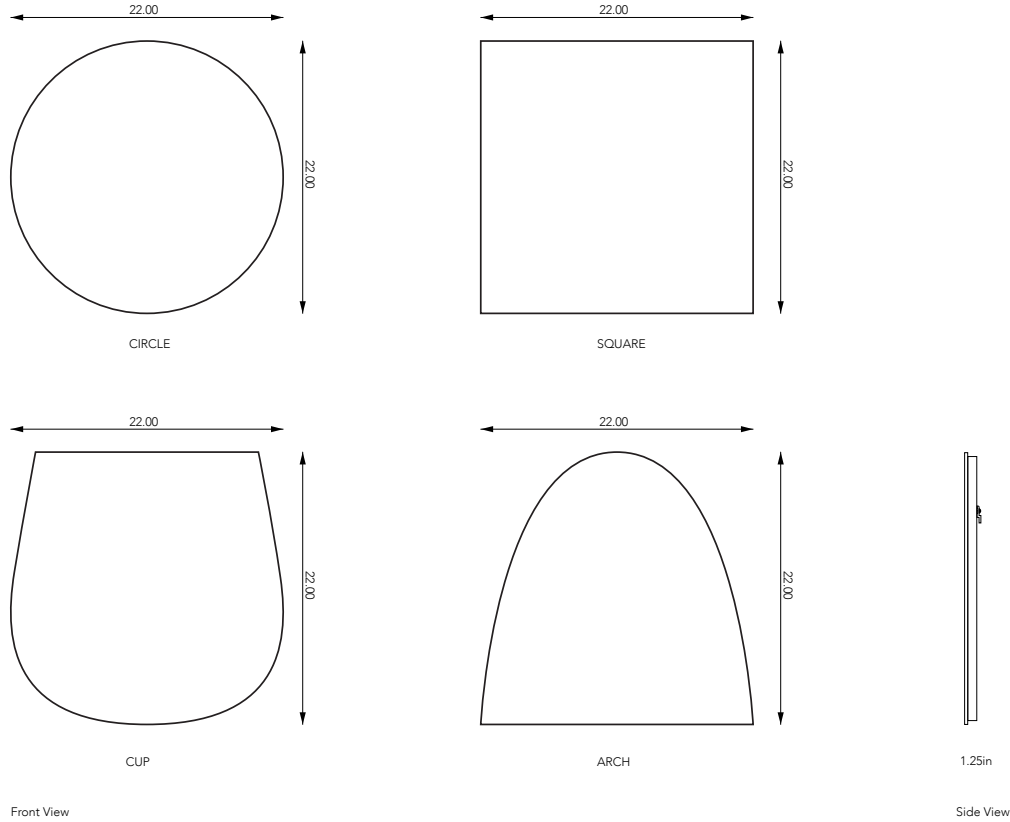

## Float Mirror Collection - Smalls

22L X 22W X 1.25D INCHES | LEAD TIME 8-10 WEEKS | WEIGHT ~12LBS

customization available upon request

# Float Mirror Collection - Smalls

A unique collection of Float mirrors named for their floating affect on the wall and simplicity of form. These shapes are ideal for residential, commercial, and hospitality environments. The smaller size mirrors work well above bathroom vanities or locations where space may be limited. Stacked vertically the mirrors provide a unique full length mirror opportunity. Multiple mirrors can also be installed in partnership to provide a dramatic lobby installation, reception backdrop, or perhaps along a hallway.

As with all of our product line, customization is available.

**MATERIALS**  
Mirror, edge frame

**DIMENSIONS**  
22L x 22W x 1.25D inches

**WEIGHT**  
~12 lbs per mirror (weight varies slightly per shape)