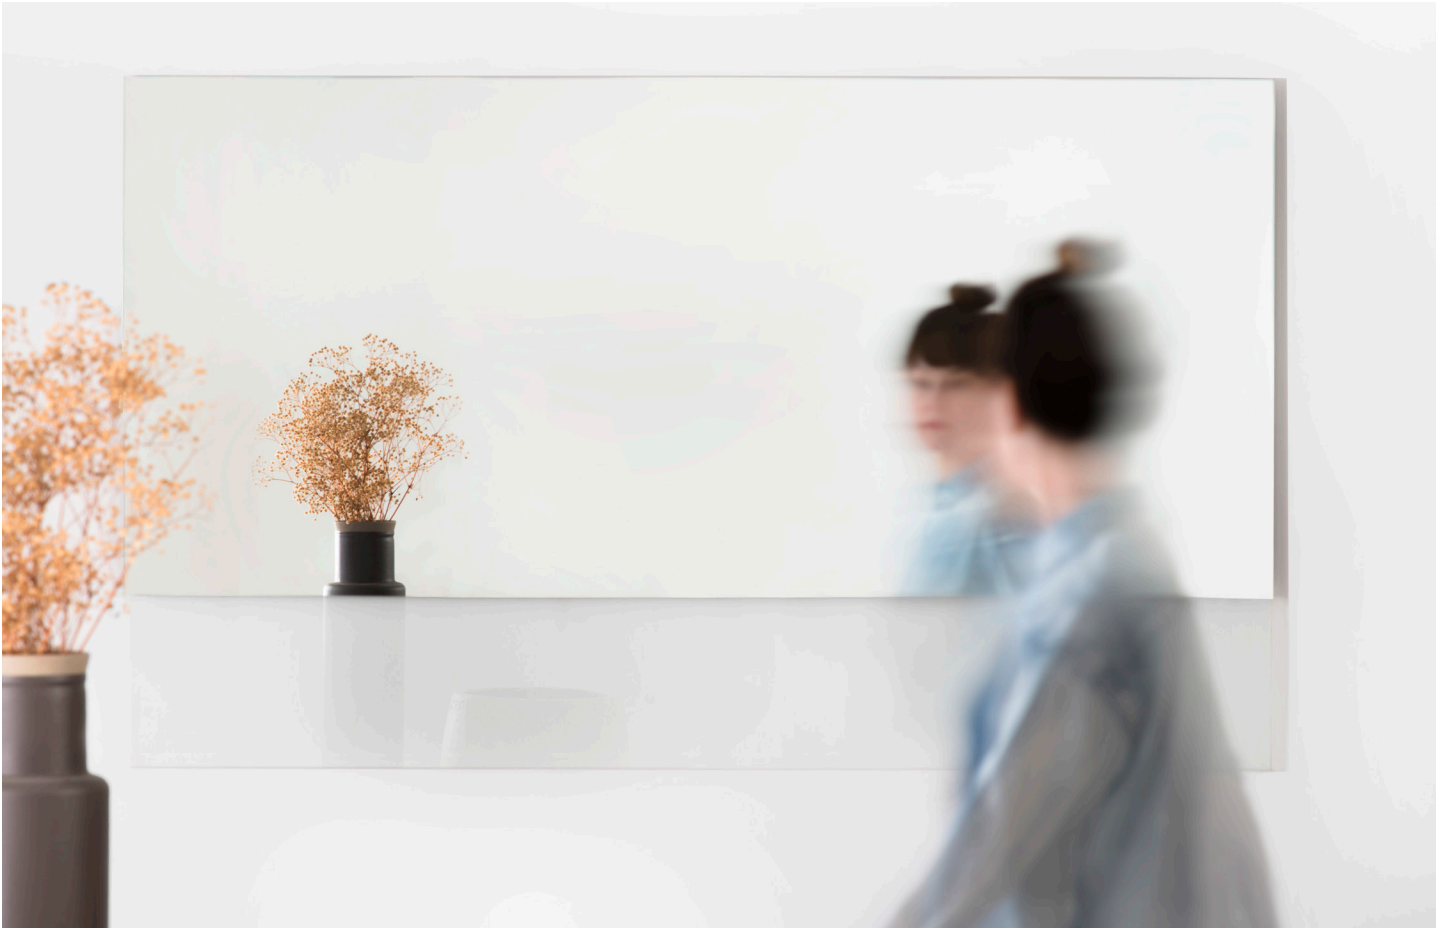

## Ida Mirror #1

60W X 36H X 1.25D INCHES | MIRRORED GLASS, GLASS, BRASS | LEAD TIME 8-10 WEEKS | WEIGHT 60LBS

customization available upon request

# Ida Mirror #1

A large scale rectangular mirror that partners mirror with translucent glass, creating unexpected layers of light and reflection. The Ida series can be customized to meet project requirements.