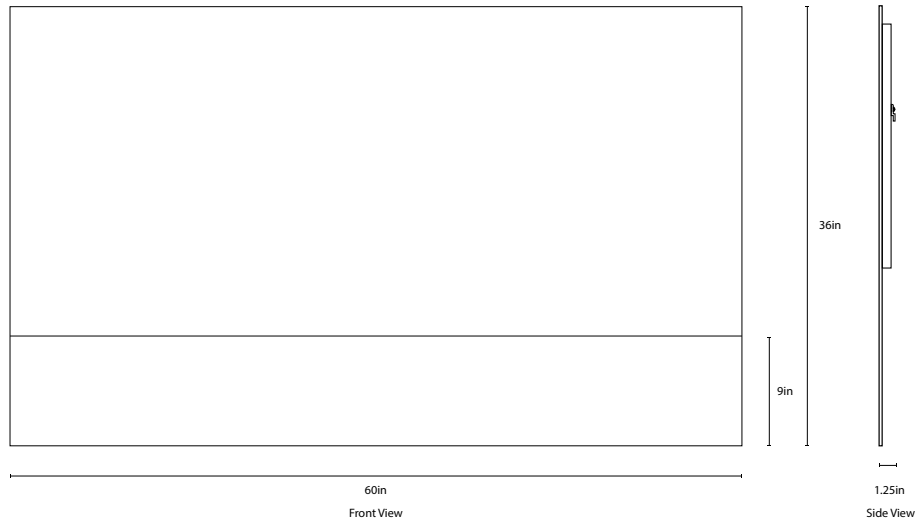

## Ida Mirror #1

60W X 36H X 1.25D INCHES | MIRRORED GLASS, GLASS, BRASS | LEAD TIME 8-10 WEEKS | WEIGHT 60LBS

customization available upon request

# Ida Mirror #1

A large scale rectangular mirror that partners mirror with translucent glass, creating unexpected layers of light and reflection. The Ida series can be customized to meet project requirements.

#### DIMENSIONS

60L x 36W x 1.25D inches