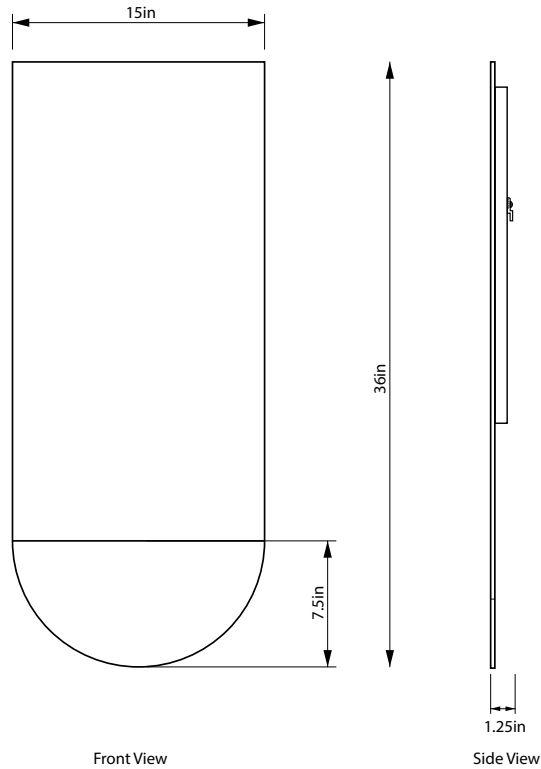

BEN & AJA BLANC

Ida Mirror #3

36L X 15W X 1.25D INCHES | MIRRORED GLASS, GLASS, BRASS | LEAD TIME 8-10 WEEKS | WEIGHT 12LBS

customization available upon request

Ida Mirror #3

A minimalist form is paired with mirror removal to create formal and tonal shifts in this vertical mirror. Customization is available.

MATERIALS

Mirrored Glass, Glass, Brass

DIMENSIONS

36L x 15W x 1.25D inches

WEIGHT

12 lbs

LEAD TIME

8-10 weeks