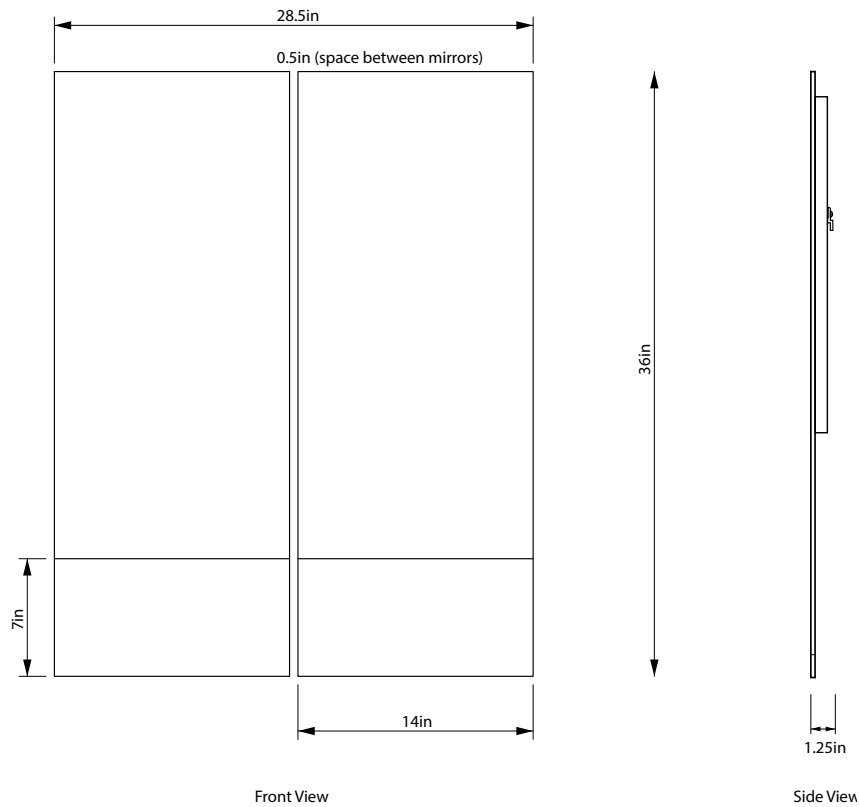

## Ida Mirror #4

36L X 28.5W X 1.25D INCHES | MIRRORED GLASS, GLASS, BRASS | LEAD TIME 8-10 WEEKS | WEIGHT 30LBS

customization available upon request

# Ida Mirror #4

Two rectangular mirrors feature the process of mirror removal, creating subtle surface shifts of transparency and reflection. Customization is available.

## DIMENSIONS

36L x 28.5W x 1.25D inches