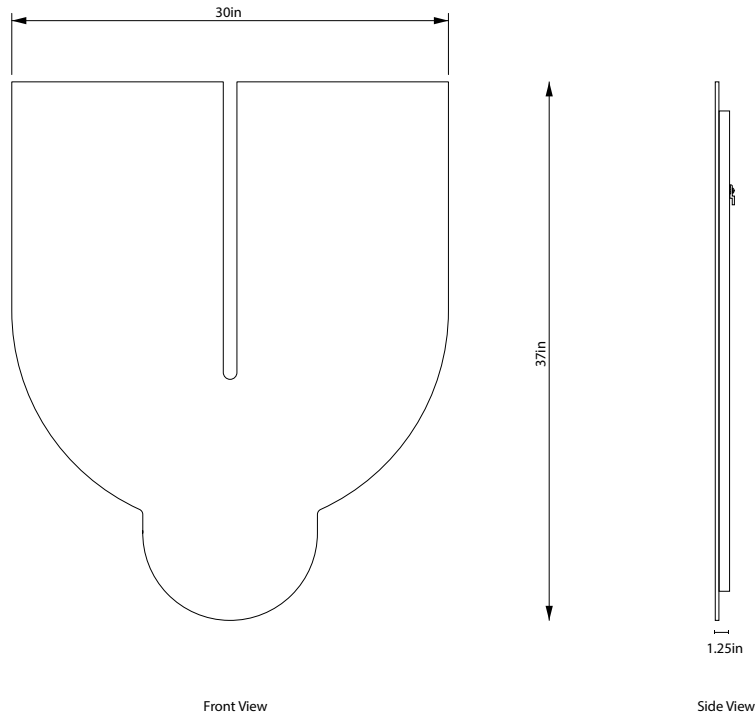

BEN & AJA BLANC

Leo Mirror

37L X 30W X 1.25D INCHES | MIRROR, BRASS | LEAD TIME 8-10 WEEKS | WEIGHT 26LBS

customization available upon request

Leo Mirror

A mirror that celebrates both the absence of mirror through negative space as well as the joy of superfluous form. Customization is available.

MATERIALS

Mirror, Brass

DIMENSIONS

37L x 30W x 1.25D inches

VWEIGHT

26 lbs

LEAD TIME

10 weeks