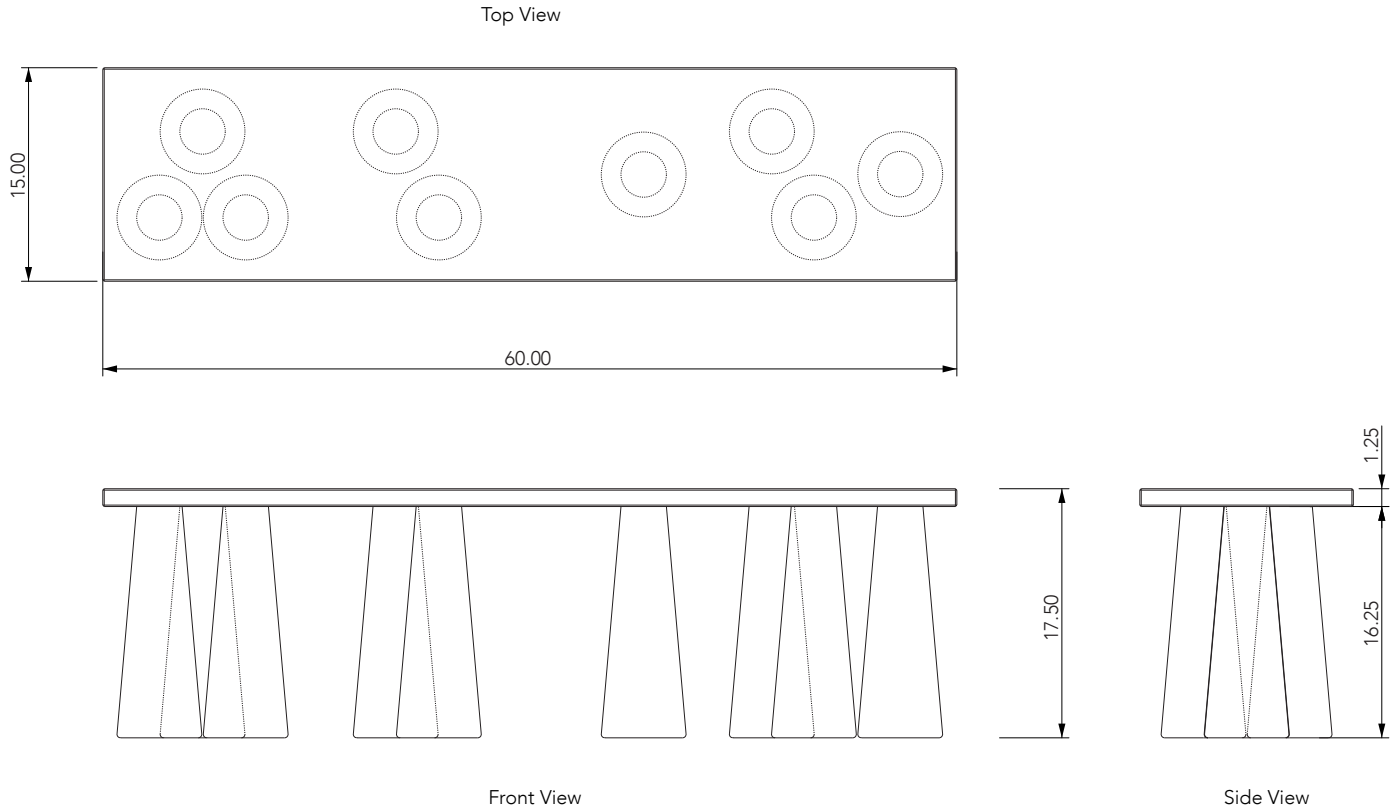

BEN & AJA BLANC

Pillar Bench

60L X 15W X 17.50H INCHES | WHITE OAK, CLEAR SATIN FINISH

Pillar Bench

A lathe-turned solid white oak bench. Designed to highlight the beauty of the natural wood through a formal attention to line and mass.

MATERIAL
White Oak

DIMENSIONS
60L x 17W x 17.50H inches

BASE PRICE
\$12,500

FINISH SPECIFICATION

TO PLACE AN ORDER
All pieces are made to order.
For standard orders, please submit a P.O. to hello@benandajablanc.com.