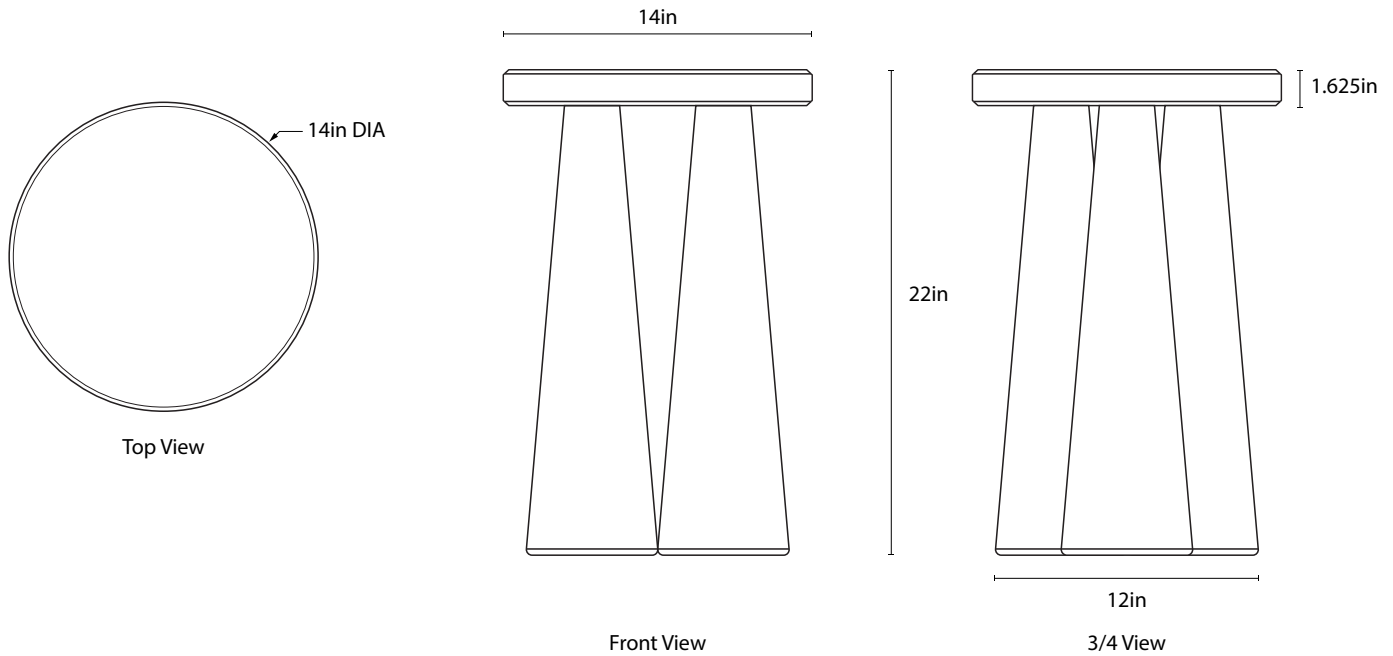

BEN & AJA BLANC

Pillar Side Table

14L X 14W X 22H INCHES | WHITE OAK, CLEAR SATIN FINISH | LEAD TIME 10-12 WEEKS | WEIGHT 42LBS

# Pillar Side Table

A lathe-turned solid white oak side table. Designed to highlight the beauty of the natural wood through a formal attention to line and mass.

**MATERIAL**  
White Oak

**DIMENSIONS**  
14L x 14W x 22H inches

**WEIGHT**  
42 lbs

**LEAD TIME**  
10-12 weeks

**BASE PRICE**  
\$3400

**FINISH SPECIFICATION**

NATURAL  
CLEAR  
COAT

BROWN  
STAIN

WARM  
BLACK  
STAIN

**TO PLACE AN ORDER**  
All pieces are made to order.  
For standard orders, please submit a  
P.O. to [hello@benandajablanc.com](mailto:hello@benandajablanc.com).