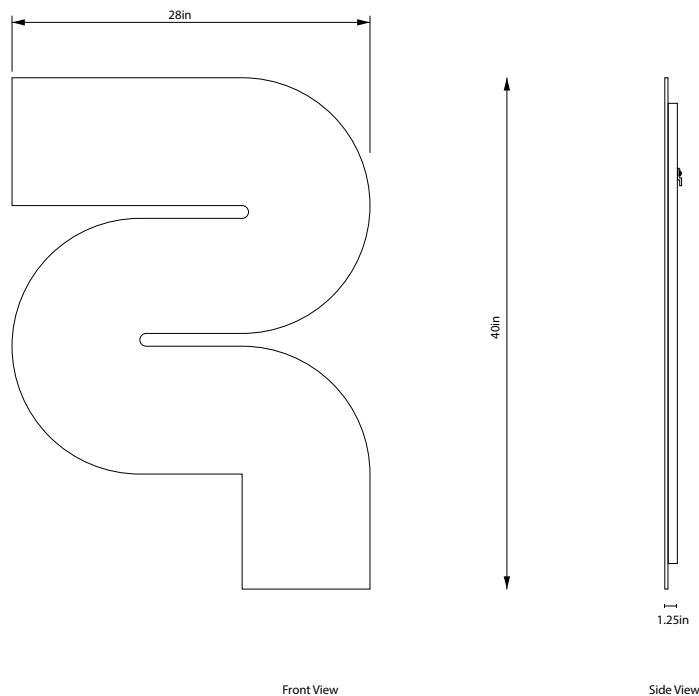

## Serpens Mirror (Essex)

40L X 28W X 1.25D INCHES | MIRROR, BRASS | LEAD TIME 8-10 WEEKS | WEIGHT 27LBS

customization available upon request

# Serpens Mirror

Serpens plays with serpentine rhythm in mirror and abstracted form. Customization is available.

**MATERIALS**  
Mirror, Brass

**DIMENSIONS**  
40L x 28W x 1.25D inches

**VWEIGHT**  
27 lbs