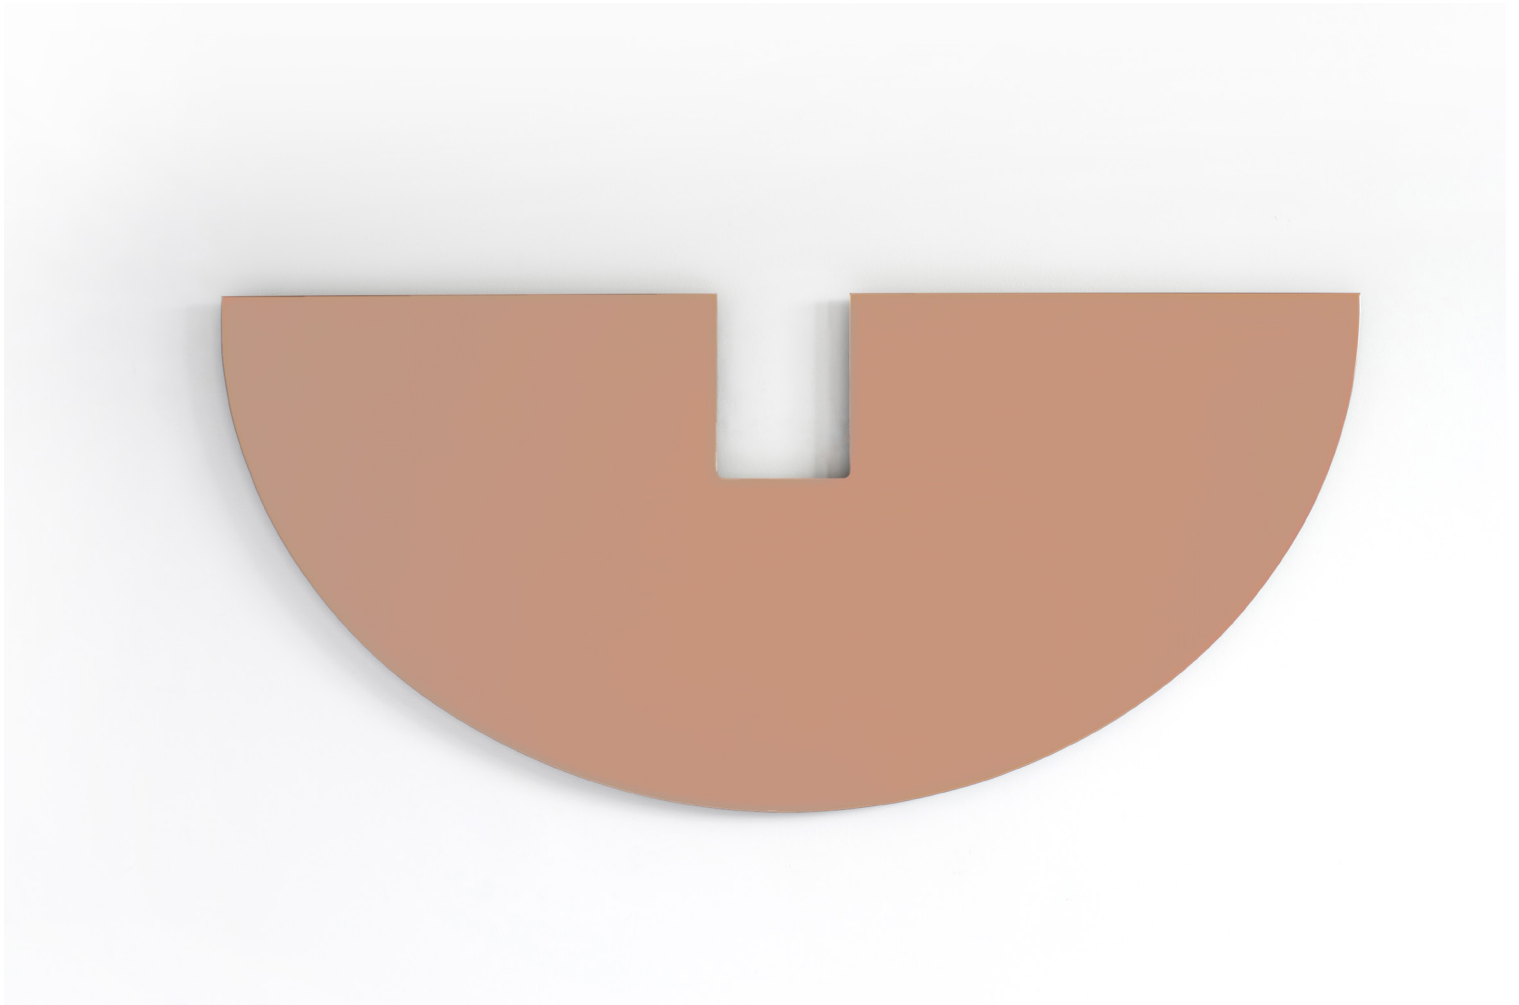

BEN & AJA BLANC

Taurus Mirror

27L X 60W X 1.25D INCHES | MIRROR, BRASS | LEAD TIME 8-10 WEEKS | WEIGHT 39LBS

customization available upon request

Taurus Mirror

A large scale inverted half moon is interrupted by the absence of mirror, creating a balance of positive and negative space. Customization is available.

MATERIALS
Mirror, Brass

DIMENSIONS
27L x 60W x 1.25D inches

VWEIGHT
39 lbs

LEAD TIME
8-10 weeks

BASE PRICE \$2800

MIRROR SPECIFICATION

CUSTOMIZATION

Custom sizing available, price upon request