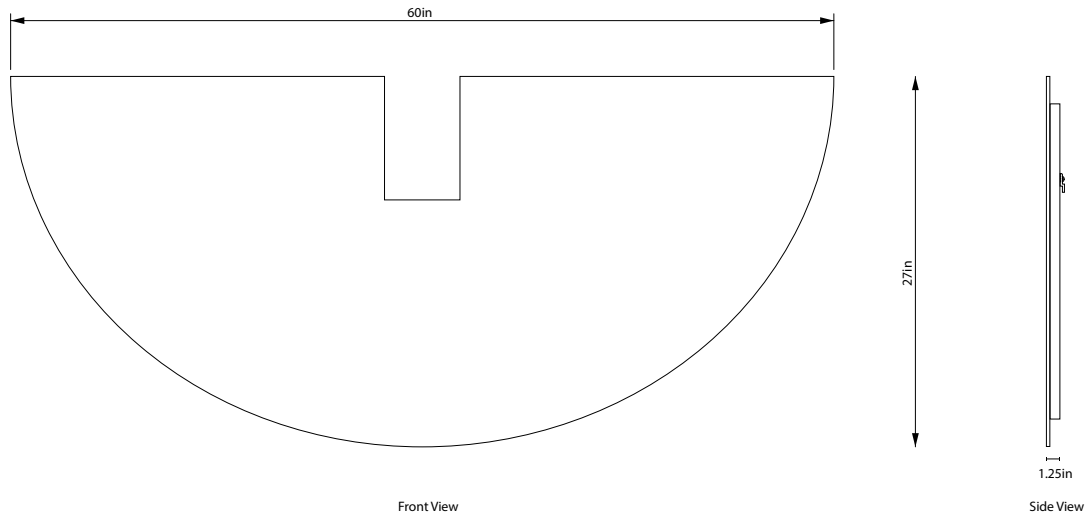

BEN & AJA BLANC

Taurus Mirror

27L X 60W X 1.25D INCHES | MIRROR, BRASS | LEAD TIME 8-10 WEEKS | WEIGHT 39LBS

customization available upon request

Taurus Mirror

A large scale inverted half moon is interrupted by the absence of mirror, creating a balance of positive and negative space. Customization is available.

MATERIALS
Mirror, Brass

DIMENSIONS
27L x 60W x 1.25D inches

VWEIGHT
39 lbs

LEAD TIME
8-10 weeks

BASE PRICE \$2800

MIRROR SPECIFICATION

CUSTOMIZATION

Custom sizing available, price upon request