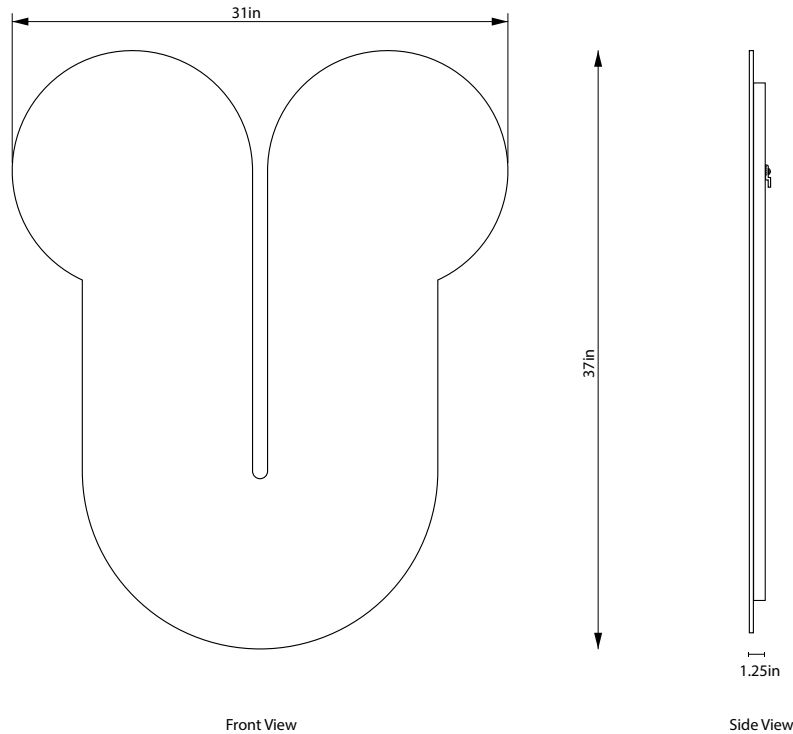

## Titus Mirror

37L X 31W X 1.25D INCHES | MIRROR, BRASS | LEAD TIME 8-10 WEEKS | WEIGHT 28 LBS

customization available upon request

# Titus Mirror

Named for the doomed Shakespearean King, the Titus mirror features complex negative space, creating both a regal and quizzical form. Customization is available.

**MATERIALS**  
Mirror, Brass

**DIMENSIONS**  
37L x 31W x 1.25D inches

**VWEIGHT**  
28 lbs

**LEAD TIME**  
8-10 weeks

**BASE PRICE \$3200**

#### MIRROR SPECIFICATION