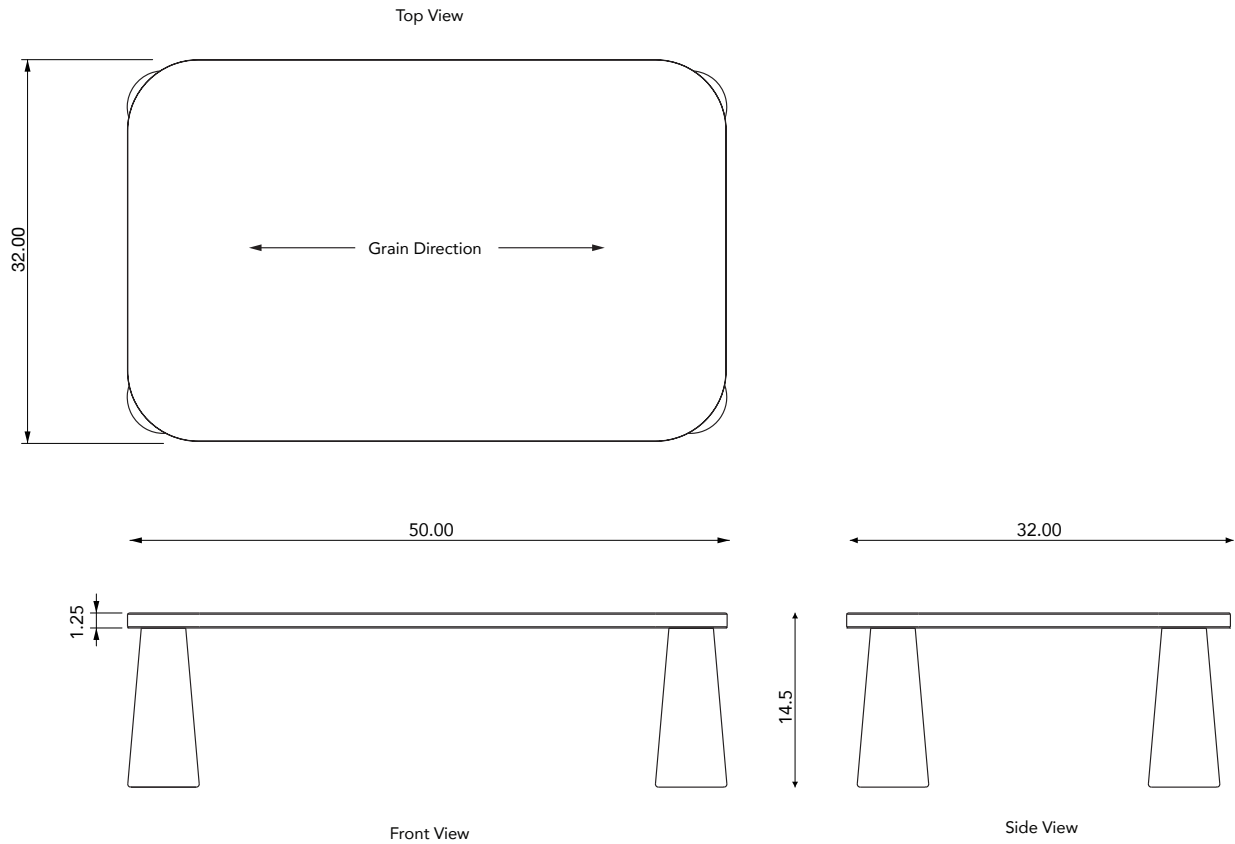

BEN & AJA BLANC

Pillar Coffee Table

50L X 32W X 14.5H INCHES | WHITE OAK, CLEAR SATIN FINISH

# Pillar Coffee Table

A lathe-turned solid white oak coffee table. Designed to highlight the beauty of the natural wood through a formal attention to line and mass.

**MATERIAL**  
White Oak

**DIMENSIONS**  
50L x 32W x 14.5H inches