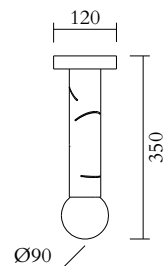

TECHNICAL DETAILS

Globe Ø90: 1 x G9 LED 5W max

Built in LED tube

Input voltage EU: 230V

Input voltage US: 110V

Output voltage: 24V

2700K

IP20

NOTE

Built in LED light source can be changed by Atelier Areti or a qualified workshop only

MADE IN

Germany

Sizes in mm. Flat attachments available under request. Variations in colour and size are available for some collections, please contact Areti for more details.