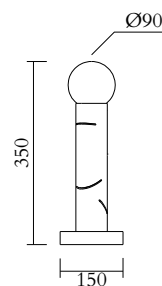

TECHNICAL DETAILS

Globe Ø90: 1 x G9 LED 5W max
Built in LED tube
Input voltage EU: 230V
Input voltage US: 110V
Output voltage: 24V
2700K
IP20

WEIGHT

2 kg

CABLE LENGTH

1,50 m

NOTE

Built in LED light source can be changed by Atelier Areti or a qualified workshop only

MADE IN

Germany

Sizes in mm. Flat attachments available under request. Variations in colour and size are available for some collections, please contact Areti for more details.

Our collections are hand made and made to order, small irregularities in shape or surface will occur, they are inherent to the hand made process and should not be seen as flaws. For detailed information on any products: contact@atelierareti.com