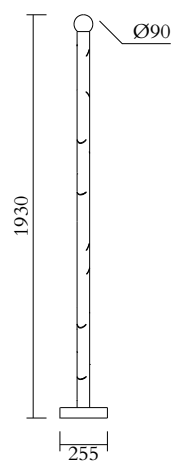

ATELIER ARETI

PRODUCT

Birch 438
Floor light / 1 globe

MATERIALS AND COLOUR OPTIONS

Powder coated metal; white glass

VERSIONS

Black structure	438OL-F01-ME01
White structure	438OL-F01-ME02
Coloured structure	438OL-F01-ME03

TECHNICAL DETAILS

Globe Ø90: 1 x G9 LED 5W max

Built in LED tube

Input voltage EU: 230V

Input voltage US: 110V

Output voltage: 24V

2700K

IP20

CABLE LENGTH

2,00 m

NOTE

Built in LED light source can be changed by Atelier Areti or a qualified workshop only

MADE IN

Germany

Sizes in mm. Flat attachments available under request. Variations in colour and size are available for some collections, please contact Areti for more details.

MADE IN

Germany

Sizes in mm. Flat attachments available under request. Variations in colour and size are available for some collections, please contact Areti for more details.

Our collections are hand made and made to order, small irregularities in shape or surface will occur, they are inherent to the hand made process and should not be seen as flaws. For detailed information on any products: contact@atelierareti.com