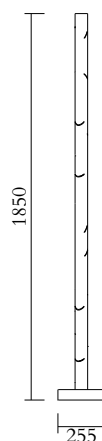

ATELIER ARETI

PRODUCT

Birch 438
Floor light / 1 globe

MATERIALS AND COLOUR OPTIONS

Powder coated metal; white glass

VERSIONS

Black structure	438OL-F01-ME01
White structure	438OL-F01-ME02
Coloured structure	438OL-F01-ME03

TECHNICAL DETAILS

Globe Ø90: 1 x G9 LED 5W max

Built in LED tube

Input voltage EU: 230V

Input voltage US: 110V

Output voltage: 24V

2700K

IP20

CABLE LENGTH

2,00 m

NOTE

Built in LED light source can be changed by Atelier Areti or a qualified workshop only

MADE IN

Germany

Sizes in mm. Flat attachments available under request. Variations in colour and size are available for some collections, please contact Areti for more details.

MADE IN

Germany

Sizes in mm. Flat attachments available under request. Variations in colour and size are available for some collections, please contact Areti for more details.

Our collections are hand made and made to order, small irregularities in shape or surface will occur, they are inherent to the hand made process and should not be seen as flaws. For detailed information on any products: contact@atelierareti.com