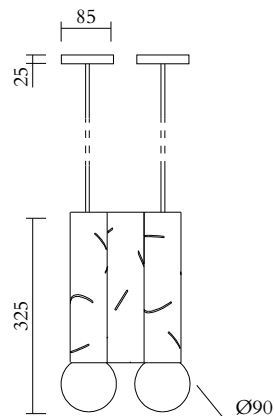

ATELIER ARETI

PRODUCT

Birch 438
Pendant light / 3 element

MATERIALS AND COLOUR OPTIONS

Powder coated metal; white glass

VERSIONS

Black structure 438OL-P02-ME01
White structure 438OL-P02-ME02
Coloured structure 438OL-P02-ME03

TECHNICAL DETAILS

Globe Ø90: 2 x G9 LED 5W max
Built in LED tube
Input voltage EU: 230V
Input voltage US: 110V
Output voltage: 24V
2700K
IP20

CABLE LENGTH

1,50 m

NOTE

Built in LED light source can be changed by Atelier Areti or a qualified workshop only

MADE IN

Germany

Sizes in mm. Flat attachments available under request. Variations in colour and size are available for some collections, please contact Areti for more details.

Our collections are hand made and made to order, small irregularities in shape or surface will occur, they are inherent to the hand made process and should not be seen as flaws. For detailed information on any products: contact@atelierareti.com