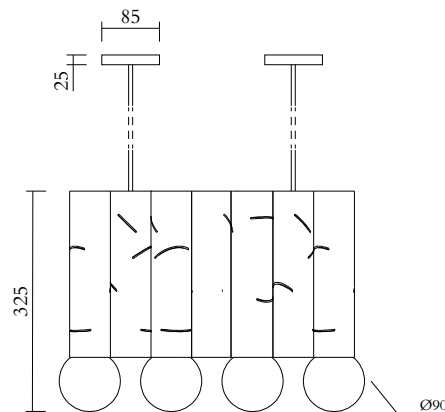

ATELIER ARETI

PRODUCT

Birch 438
Pendant light / 7 element

MATERIALS AND COLOUR OPTIONS

Powder coated metal; white glass

VERSIONS

Black structure 438OL-P04-ME01
White structure 438OL-P04-ME02
Coloured structure 438OL-P04-ME03

TECHNICAL DETAILS

Globe Ø90: 4 x G9 LED 5W max
Built in LED tube
Input voltage EU: 230V
Input voltage US: 110V
Output voltage: 24V
2700K
IP20

CABLE LENGTH

1,50 m

NOTE

Built in LED light source can be changed by Atelier Areti or a qualified workshop only

MADE IN

Germany

Sizes in mm. Flat attachments available under request. Variations in colour and size are available for some collections, please contact Areti for more details.

Our collections are hand made and made to order, small irregularities in shape or surface will occur, they are inherent to the hand made process and should not be seen as flaws. For detailed information on any products: contact@atelierareti.com