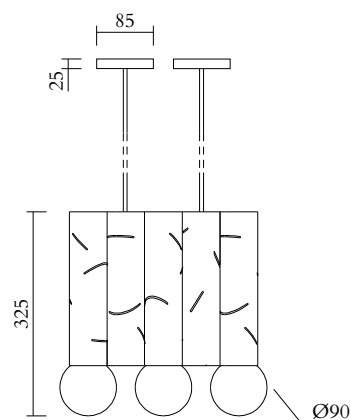

ATELIER ARETI

PRODUCT

Birch 438
Pendant light / 5 element

MATERIALS AND COLOUR OPTIONS

Powder coated metal; white glass

VERSIONS

Black structure 438OL-P03-ME01
White structure 438OL-P03-ME02
Coloured structure 438OL-P03-ME03

TECHNICAL DETAILS

Globe Ø90: 3 x G9 LED 5W max
Built in LED tube
Input voltage EU: 230V
Input voltage US: 110V
Output voltage: 24V
2700K
IP20

CABLE LENGTH

1,50 m

NOTE

Built in LED light source can be changed by Atelier Areti or a qualified workshop only

MADE IN

Germany

Sizes in mm. Flat attachments available under request. Variations in colour and size are available for some collections, please contact Areti for more details.

Our collections are hand made and made to order, small irregularities in shape or surface will occur, they are inherent to the hand made process and should not be seen as flaws. For detailed information on any products: contact@atelierareti.com