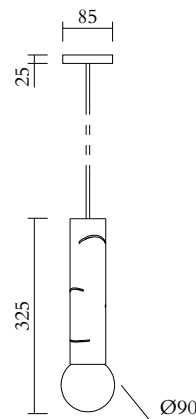

ATELIER ARETI

PRODUCT

Birch 438
Pendant light / 1 element

MATERIALS AND COLOUR OPTIONS

Powder coated metal; white glass

VERSIONS

Black structure	438OL-P01-ME01
White structure	438OL-P01-ME02
Coloured structure	438OL-P01-ME03

TECHNICAL DETAILS

Globe Ø90: 1 x G9 LED 5W max
Built in LED tube
Input voltage EU: 230V
Input voltage US: 110V
Output voltage: 24V
2700K
IP20

CABLE LENGTH

1,50 m

NOTE

Built in LED light source can be changed by Atelier Areti or a qualified workshop only

MADE IN

Germany

Sizes in mm. Flat attachments available under request. Variations in colour and size are available for some collections, please contact Areti for more details.

Our collections are hand made and made to order, small irregularities in shape or surface will occur, they are inherent to the hand made process and should not be seen as flaws. For detailed information on any products: contact@atelierareti.com