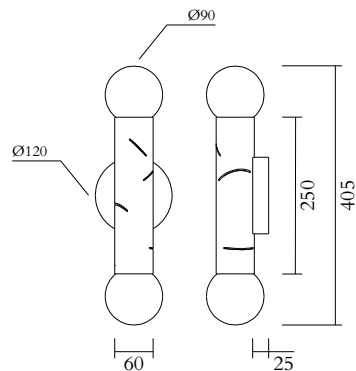

ATELIER ARETI

PRODUCT

Birch 438
Wall light / 2 globe

MATERIALS AND COLOUR OPTIONS

Powder coated metal; white glass

VERSIONS

Black structure	438OL-W02-ME01
White structure	438OL-W02-ME02
Coloured structure	438OL-W02-ME03

TECHNICAL DETAILS

Globe $\varnothing 90$: 2 x G9 LED 5W max

Built in LED tube

Input voltage EU: 230V

Input voltage US: 110V

Output voltage: 24V

2700K

IP20

NOTE

Built in LED light source can be changed by Atelier Areti or a qualified workshop only

MADE IN

Germany

Sizes in mm. Flat attachments available under request. Variations in colour and size are available for some collections, please contact Areti for more details.

Our collections are hand made and made to order, small irregularities in shape or surface will occur, they are inherent to the hand made process and should not be seen as flaws. For detailed information on any products: contact@atelierareti.com