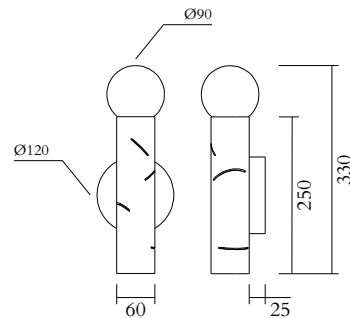

ATELIER ARETI

PRODUCT

Birch 438
Wall light / 1 globe

MATERIALS AND COLOUR OPTIONS

Powder coated metal; white glass

VERSIONS

Black structure	438OL-W01-ME01
White structure	438OL-W01-ME02
Coloured structure	438OL-W01-ME03

TECHNICAL DETAILS

Globe $\varnothing 90$: 1 x G9 LED 5W max

Built in LED tube

Input voltage EU: 230V

Input voltage US: 110V

Output voltage: 24V

2700K

IP20

NOTE

Built in LED light source can be changed by Atelier Areti or a qualified workshop only

MADE IN

Germany

Sizes in mm. Flat attachments available under request. Variations in colour and size are available for some collections, please contact Areti for more details.

TECHNICAL DETAILS

Globe $\varnothing 90$: 2 x G9 LED 5W max

Built in LED tube

Input voltage EU: 230V

Input voltage US: 110V

Output voltage: 24V

2700K

IP20