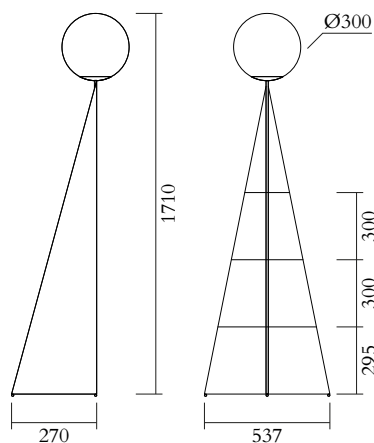

ATELIER ARETI

PRODUCT

Bonhomme 176
Floor light

MATERIALS AND COLOUR OPTIONS

Powder coated metal; white glass

VERSIONS

Black structure	176OL-F01-ME01
White structure	176OL-F01-ME02
Coloured structure	176OL-F01-ME03

TECHNICAL DETAILS

1 x E27 LED 10W max (US: E26)

110-230V

IP20

Light bulb not included

WEIGHT

35 kg

CABLE LENGTH

2,00 m

DIMMABLE

The standard version is not dimmable; we do however offer the LED dimmer with Trailing edge technology upon request

MADE IN

Germany

Sizes in mm. Flat attachments available only under request. Variations in colour and size are available for some collections, please contact Areti for more details.

Our collections are hand made and made to order, small irregularities in shape or surface will occur, they are inherent to the hand made process and should not be seen as flaws. For detailed information on any products: contact@atelierareti.com