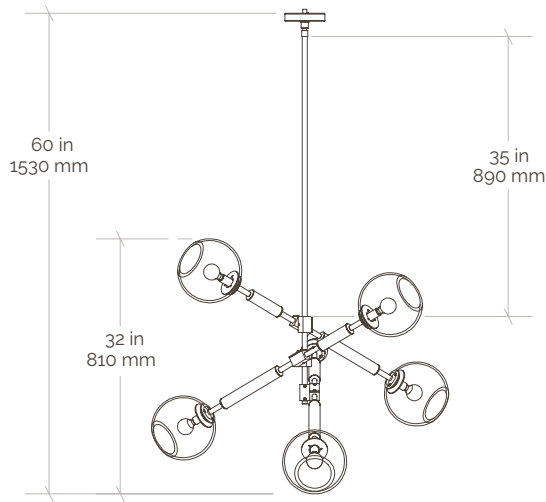

Lawrence Ceiling Fixture

Incandescent

Collection	Lawrence	Mounting	4in Octagon Fan Box
Number	CF-041	Canopy or Backplate	5in / 130mm
Product	Ceiling Fixture	Certifications	UL
Appx. Dimenstions	H: 60in / 1530mm W: 37.5in / 950mm	Lamping	E12 G16.5 Stretch Fillament LED
Weight	29lbs / 13 kgs	Lamping Spec	4.5w / 500lm / 2700k each
Materials	Brass, Aluminum, Terracotta, Glass	Dimming	See compatability list for details
Finishes	Available in any Pax brass & ceramic finish		-

Standard down rod is 35" / 890mm and can be cut to length on-site, longer custom length available.

SKU Key Legend available at paxlighting.com/finishes

Specifications

SKU Legend

XX-	XX-XXX	XXX-	XXX-	XXX-	XXX-	XXX-	X
Custom	Model	Ceramic Finish (primary)	Ceramic Finish (accent)	Metal Finish (primary)	Metal Finish (accent)	Lamping	Wiring
CU	SC	Verde Lichen (VDL)	Verde Lichen (VDL)	Antique White (ANW)	Antique White (ANW)	FRO	H
	CF	Azure Lichen (AZL)	Azure Lichen (AZL)	Brushed Brass (BRB)	Brushed Brass (BRB)	CLR	L
	TB	Ivory Lichen (IVL)	Ivory Lichen (IVL)	Light Aged Brass (LAB)	Light Aged Brass (LAB)		
	PD	Chocolate Lichen (CHL)	Chocolate Lichen (CHL)	Dark Aged Brass (DAB)	Dark Aged Brass (DAB)		
	FL	Verde Matte (VDM)	Verde Matte (VDM)	Brushed Nickel (BRN)	Brushed Nickel (BRN)		
		Azure Matte (AZM)	Azure Matte (AZM)				
		Chocolate Matte (CHM)	Chocolate Matte (CHM)				

Incandescent Base Lamp Specs

Frosted Bulb (FRO) / Clear Bulb (CLR)

Type	Stretch Filament LED
Watts Each	4.5
Lumens Each	500
Color Temperature	2700K
Life Expectancy	3 yrs, 25,000 hours

(FRO) / (CLR) Dimmer Compatability