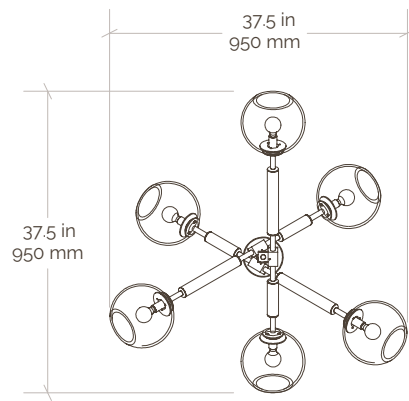

Lawrence Ceiling Fixture

Incandescent

Collection	Lawrence	Mounting	4in Octagon Fan Box
Number	CF-041	Canopy or Backplate	5in / 130mm
Product	Ceiling Fixture	Certifications	UL
Appx. Dimenstions	H: 60in / 1530mm W: 37.5in / 950mm	Lamping	E12 G16.5 Stretch Fillament LED
Weight	29lbs / 13 kgs	Lamping Spec	4.5w / 500lm / 2700k each
Materials	Brass, Aluminum, Terracotta, Glass	Dimming	See compatability list for details
Finishes	Available in any Pax brass & ceramic finish		-

Standard down rod is 35" / 890mm and can be cut to length on-site, longer custom length available.

SKU Key Legend available at paxlighting.com/finishes

Specifications

SKU Legend

XX-	XX-XXX	XXX-	XXX-	XXX-	XXX-	XXX-	X
Custom	Model	Ceramic Finish (primary)	Ceramic Finish (accent)	Metal Finish (primary)	Metal Finish (accent)	Lamping	Wiring
CU	SC	Verde Lichen (VDL)	Verde Lichen (VDL)	Antique White (ANW)	Antique White (ANW)	FRO	H
	CF	Azure Lichen (AZL)	Azure Lichen (AZL)	Brushed Brass (BRB)	Brushed Brass (BRB)	CLR	L
	TB	Ivory Lichen (IVL)	Ivory Lichen (IVL)	Light Aged Brass (LAB)	Light Aged Brass (LAB)		
	PD	Chocolate Lichen (CHL)	Chocolate Lichen (CHL)	Dark Aged Brass (DAB)	Dark Aged Brass (DAB)		
	FL	Verde Matte (VDM)	Verde Matte (VDM)	Brushed Nickel (BRN)	Brushed Nickel (BRN)		
		Azure Matte (AZM)	Azure Matte (AZM)				
		Chocolate Matte (CHM)	Chocolate Matte (CHM)				

Incandescent Base Lamp Specs

Frosted Bulb (FRO) / Clear Bulb (CLR)

Type	Stretch Filament LED
Watts Each	4.5
Lumens Each	500
Color Temperature	2700K
Life Expectancy	3 yrs, 25,000 hours

(FRO) / (CLR) Dimmer Compatability