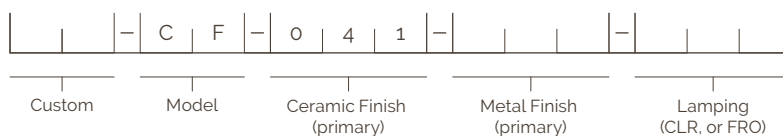

Lawrence Ceiling Fixture

Incandescent

Collection	Lawrence	Mounting	4in Octagon Fan Box
Number	CF-041	Canopy or Backplate	5in / 130mm
Product	Ceiling Fixture	Certifications	UL
Appx. Dimenstions	H: 60in / 1530mm W: 37.5in / 950mm	Lamping	E12 G16.5 Stretch Fillament LED
Weight	29lbs / 13 kgs	Lamping Spec	4.5w / 500lm / 2700k each
Materials	Brass, Aluminum, Terracotta, Glass	Dimming	See compatability list for details
Finishes	Available in any Pax brass & ceramic finish		-

Standard down rod is 35" / 890mm and can be cut to length on-site, longer custom length available.

SKU Key Legend available at paxlighting.com/finishes

Specifications

SKU Legend

XX-	XX-XXX	XXX-	XXX-	XXX-	XXX-	XXX-	X
Custom	Model	Ceramic Finish (primary)	Ceramic Finish (accent)	Metal Finish (primary)	Metal Finish (accent)	Lamping	Wiring
CU	SC	Verde Lichen (VDL)	Verde Lichen (VDL)	Antique White (ANW)	Antique White (ANW)	FRO	H
	CF	Azure Lichen (AZL)	Azure Lichen (AZL)	Brushed Brass (BRB)	Brushed Brass (BRB)	CLR	L
	TB	Ivory Lichen (IVL)	Ivory Lichen (IVL)	Light Aged Brass (LAB)	Light Aged Brass (LAB)		
	PD	Chocolate Lichen (CHL)	Chocolate Lichen (CHL)	Dark Aged Brass (DAB)	Dark Aged Brass (DAB)		
	FL	Verde Matte (VDM)	Verde Matte (VDM)	Brushed Nickel (BRN)	Brushed Nickel (BRN)		
		Azure Matte (AZM)	Azure Matte (AZM)				
		Chocolate Matte (CHM)	Chocolate Matte (CHM)				

Incandescent Base Lamp Specs

Frosted Bulb (FRO) / Clear Bulb (CLR)

Type	Stretch Filament LED
Watts Each	4.5
Lumens Each	500
Color Temperature	2700K
Life Expectancy	3 yrs, 25,000 hours

(FRO) / (CLR) Dimmer Compatability