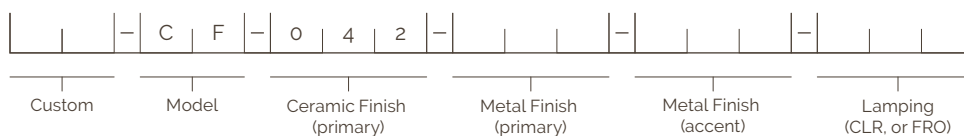

Collection	Roseland	Mounting	4in Octagon Fan Box
Number	CF-042	Canopy or Backplate	5in / 130mm
Product	Ceiling Fixture	Certifications	UL
Appx. Dimenstions	H: 49.75in / 1266mm W: 31in / 787mm	Lamping	E26 G16.5 Stretch Fillament LED
Weight	20lbs / 9kgs	Lamping Spec	4.5w / 500lm / 2700k each
Materials	Brass, Aluminum, Terracotta	Dimming	See compatability list for details
Finishes	Available in any Pax brass & ceramic finish		-
			Standard down rod is 35" / 890mm and can be cut to length on-site, longer custom length available.

SKU Key Legend available at paxlighting.com/finishes