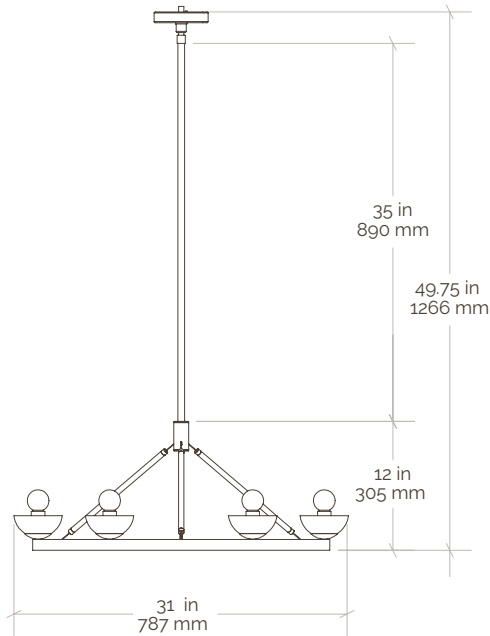

# Roseland Ceiling Fixture

Incandescent

<b>Collection</b>	Roseland	<b>Mounting</b>	4in Octagon Fan Box
<b>Number</b>	CF-042	<b>Canopy or Backplate</b>	5in / 130mm
<b>Product</b>	Ceiling Fixture	<b>Certifications</b>	UL
<b>Appx. Dimenstions</b>	H: 49.75in / 1266mm W: 31in / 787mm	<b>Lamping</b>	E26 G16.5 Stretch Fillament LED
<b>Weight</b>	20lbs / 9kgs	<b>Lamping Spec</b>	4.5w / 500lm / 2700k each
<b>Materials</b>	Brass, Aluminum, Terracotta	<b>Dimming</b>	See compatability list for details
<b>Finishes</b>	Available in any Pax brass & ceramic finish		-
			Standard down rod is 35" / 890mm and can be cut to length on-site, longer custom length available.