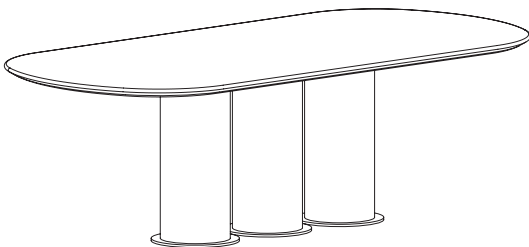

## DESCRIPTION

Inspired by the visual weight of symmetry, the 'Columnna' dining table is simple in composition, comprising of three column-like legs and an elegantly curved table top that cantilevers out from its central mass.

## DINING TABLE

84" L X 46" W X 29.5" H

96" L X 46" W X 29.5" H