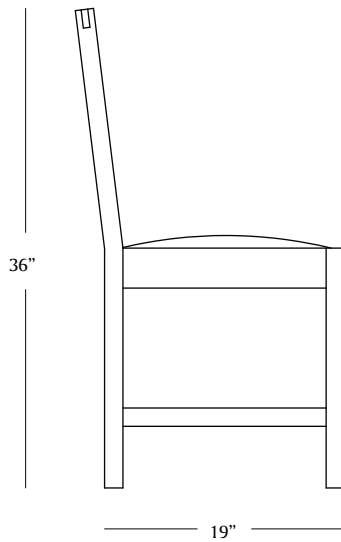

MATERIA

ISO

SIDE

COSTAE

PRICING AVAILABLE UPON REQUEST

LEAD TIME:
Approx 12-16 weeks

DIMENSIONS:
19"D x 17"W x 36"H

MATERIALS:
Frame: black walnut, oxidized black walnut
ebonized oak, thunderwash ash, quartersawn white oak
Upholstery: calfskin or C.O.M.

CUSTOMIZATIONS AVAILABLE UPON REQUEST