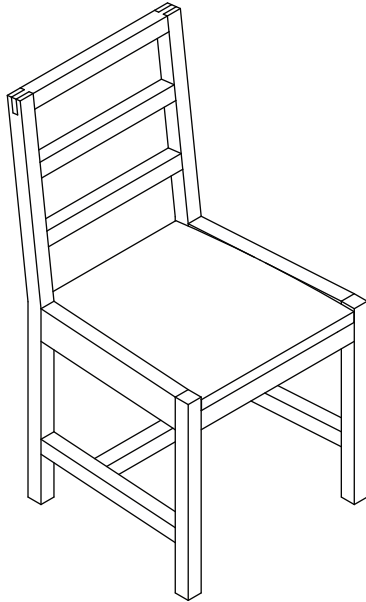

MATERIA

COSTAE

MATERIA

ISO

SIDE

FRONT

COSTAE

PRICING AVAILABLE UPON REQUEST

LEAD TIME:
Approx 12-16 weeks

DIMENSIONS:
19"D x 17"W x 36"H

MATERIALS:
Frame: black walnut, oxidized black walnut
ebonized oak, thunderwash ash, quartersawn white oak
Upholstery: calfskin or C.O.M.

CUSTOMIZATIONS AVAILABLE UPON REQUEST