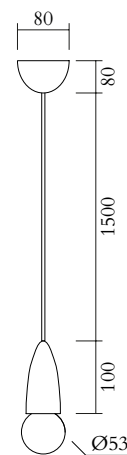

## MADE IN

Germany

Sizes in mm. Flat attachments available only on request. Variations in colour and size are available for some collections, please contact Areti for more details.

Our collections are hand made and made to order, small irregularities in shape or surface will occur, they are inherent to the hand made process and should not be seen as flaws. For detailed information on any products: [contact@atelierareti.com](mailto:contact@atelierareti.com)

## WEIGHT

3 kg

## CABLE LENGTH

1,50 m