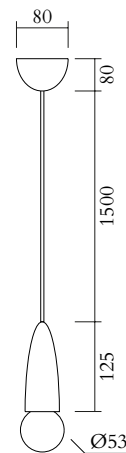

## TECHNICAL DETAILS

1 x E27 LED 10W max (US: E26)

110-230V

IP20

Light bulb not included

## WEIGHT

3 kg

## CABLE LENGTH

1,50 m

## MADE IN

Germany

Sizes in mm. Flat attachments available only on request. Variations in colour and size are available for some collections, please contact Areti for more details.

Our collections are hand made and made to order, small irregularities in shape or surface will occur, they are inherent to the hand made process and should not be seen as flaws. For detailed information on any products: [contact@atelierareti.com](mailto:contact@atelierareti.com)