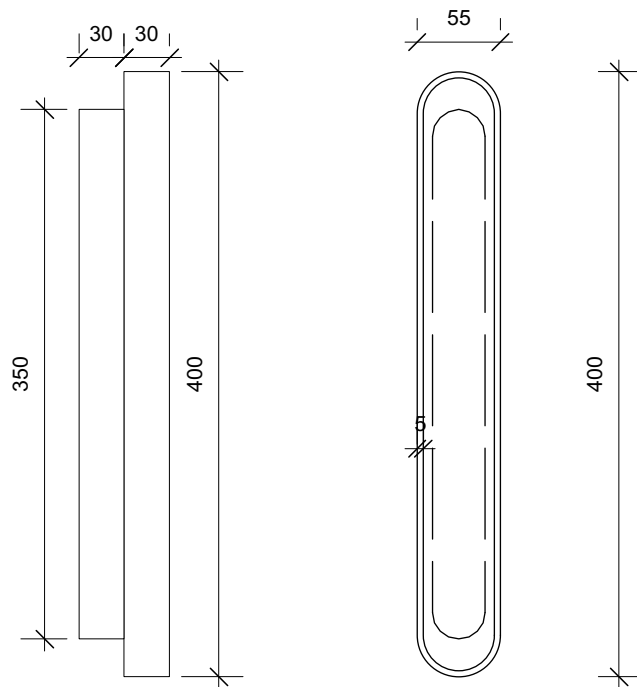

SQUARE IN CIRCLE
S T U D I O

CAPSULE – WALL LIGHT

REF WL 041

Perfect rounded rectangular shape wall light. Metal wall light is neatly fixed with the same shape backplate to the wall. Shown in dark brushed bronze finish with opaque glass diffuser.

MATERIAL:

Electroplated Iron/ hand brushed finish

LIGHT SOURCE: Integrated LED light strip

FINISH:

Dark brushed bronze/ opaque glass

WATTAGE: 5W

COLOUR : 3000K

DIMENSION :

Height	400mm	15.7"
Width	55mm	2.1"
Depth	60mm	2.3"

NET WEIGHT: 0.6kg 1.3lb

INFO@CKSCollective.COM

CKS
COLLECTIVE

WWW.CKSCollective.COM