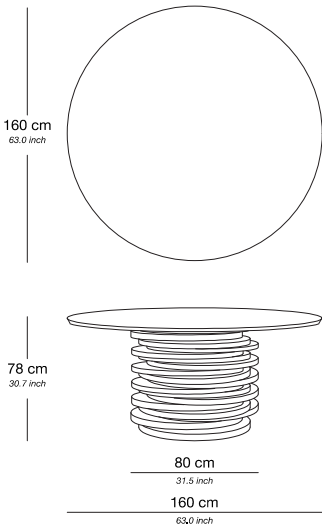

Round Dining Table 160

Base / Feet / Finish	Note
Oak veneer, taj mahal	Various marble top finishes upon request
High gloss, taj mahal	Various marble top finishes upon request
Metallic Lacquer, taj mahal	Various marble top finishes upon request