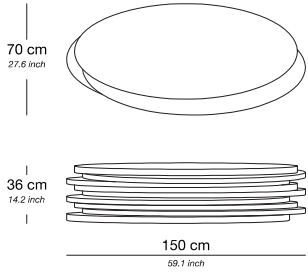

CARLTON

PRODUCT INFORMATION - COFFEE TABLES & SIDE TABLES

Base	Medium-density fibreboard (MDF)
Finishes	Oak veneer, high gloss, metallic lacquer Special wood finishes, marble & leather inlay upon request

Coffee Table 150

Base / Feet / Finish	Note

Oak Veneer	-

High gloss	-

Metallic lacquer	-