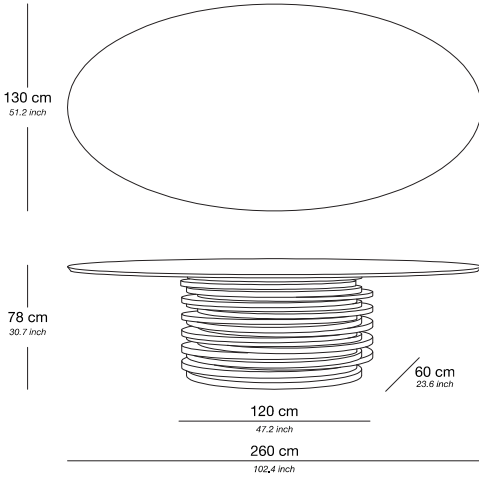

CARLTON

PRODUCT INFORMATION - DINING TABLE

The Carlton product line can be tailored to fit your precise size requirements.

Base	Medium-density fibreboard (MDF)
Finishes	Oak veneer, high gloss, metallic lacquer Special wood finishes, marble & leather inlay upon request

Oval Dining Table 260

Base / Feet / Finish	Note
Oak veneer, taj mahal	Various marble top finishes upon request
High gloss, taj mahal	Various marble top finishes upon request
Metallic Lacquer, taj mahal	Various marble top finishes upon request