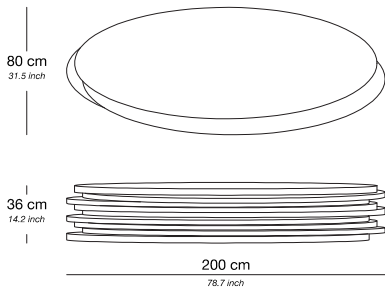

Coffee Table 150

Base / Feet / Finish	Note
----------------------	------

Oak Veneer	-
------------	---

High gloss	-
------------	---

Metallic lacquer	-
------------------	---

Coffee Table 200

Base / Feet / Finish	Note
----------------------	------