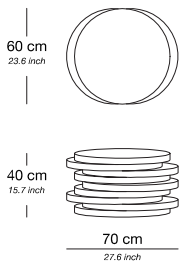

Side Table 60

Base / Feet / Finish	Note

Oak Veneer	-

High gloss	-

Metallic lacquer	-