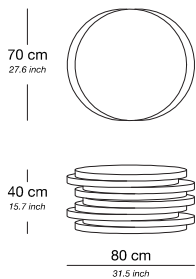

Side Table 70

Base / Feet / Finish	Note

Oak Veneer	-

High gloss	-

Metallic lacquer	-