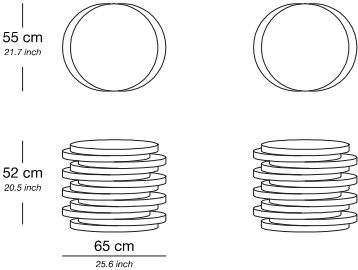

CARLTON

PRODUCT INFORMATION - BEDSIDE TABLE

Base Medium-density fibreboard (MDF)
Finishes High gloss, metallic lacquer
Special wood finishes, marble & leather inlay upon request

Bedside tables (set of 2)

Base / Feet / Finish	Note
High gloss	-
Metallic lacquer	-