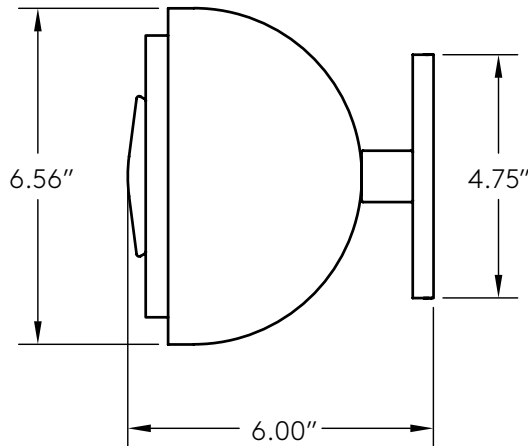

# Circ 6

Shown in **Brass** with a **Clear Solid Glass Light Disc** and **6.5" Diameter Brass Bell**

INFO@CKSCOLLECTIVE.COM  
WWW.CKSCOLLECTIVE.COM

# Circ 6

AVAILABLE OPTIONS	DIMENSIONS	LAMPING & INFORMATION
<p>Base ..... Brass                      Pewter                      Matte Black                      Matte White</p> <p>Premium 1 ..... Aged Brass                      August Brass                      Black Brass                      Aged Pewter</p> <p>Premium 2 ..... Brushed Nickel                      Two-Tone Finish</p> <p>Glass Disc ..... Clear                      Frosted</p> <p>Temperature ..... 2400K                      2700K                      3000K</p>	<p>Depth ..... 6.00"</p> <p>Diameter ..... 6.56"</p> <p>Backplate Diameter ... 4.75"</p> <p>Weight ..... 6 lbs</p> <p>Driver is designed to be housed inside a standard rectangle 1-gang junction box.</p> 	<p>18 watt led 150 watt total incandescent</p> <p>1500 Lumen</p> <p>Onboard Driver and LED Module</p> <p>LED life of 50,000 hours 27 years of normal use</p> <p>110V-277V compatible</p> <p>UL listing file #E505276</p> <p>Product is made to order</p> <p>Compatible with LED Dimmer Switches</p> <p>Rated for Damp Locations</p> <p>Custom abilities and options available.                      Please inquire sales@riloh.com</p>