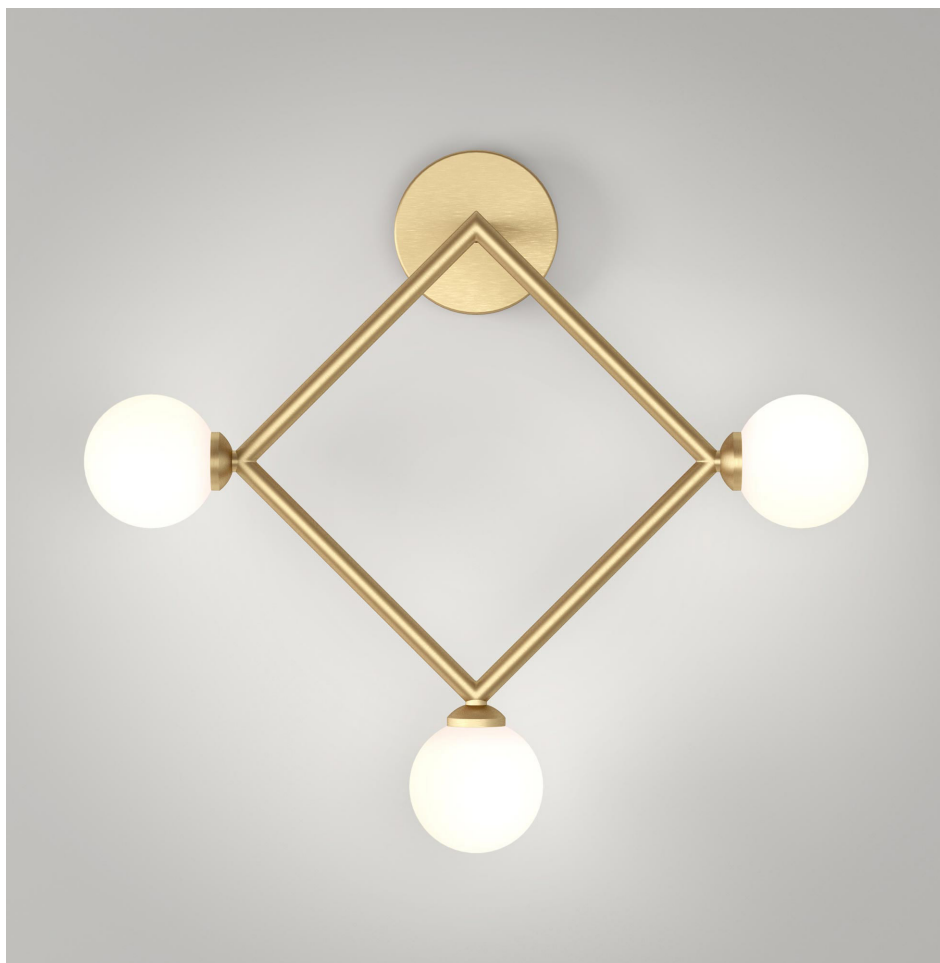

ATELIER ARETI

PRODUCT

Circle rhombus triangle 316
Wall light / Circle / 3 globes

MATERIALS AND COLOUR OPTIONS

Brushed brass; powder coated metal; white glass

VERSIONS

Brass structure 316OL-W01-BR01
Black structure 316OL-W01-ME01
White structure 316OL-W01-ME02

ATELIER ARETI

PRODUCT

Circle rhombus triangle 316
Wall light / Triangle / 3 globes

MATERIALS AND COLOUR OPTIONS

Brushed brass; powder coated metal; white glass

VERSIONS

Brass structure 316OL-W02-BR01
Black structure 316OL-W02-ME01
White structure 316OL-W02-ME02

ATELIER ARETI

PRODUCT

Circle rhombus triangle 316
Wall light / Rhombus / 3 globes

MATERIALS AND COLOUR OPTIONS

Brushed brass; powder coated metal; white glass

VERSIONS

Brass structure 316OL-W03-BR01
Black structure 316OL-W03-ME01
White structure 316OL-W03-ME02

TECHNICAL DETAILS

3 x G9 LED 5W max
Recommended bulb size: diameter 16mm, total length
47mm (diameter must be under 20 mm)
110-230V
IP20
Light bulbs not included

WEIGHT

2 kg

MADE IN

Germany

Sizes in mm. Flat attachments available only under request. Variations in colour and size are available for some collections, please contact Areti for more details.