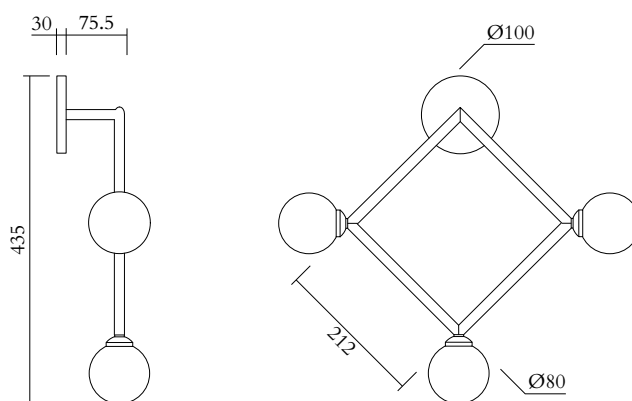

TECHNICAL DETAILS

3 x G9 LED 5W max
Recommended bulb size: diameter 16mm, total length
47mm (diameter must be under 20 mm)
110-230V
IP20
Light bulbs not included

WEIGHT

2 kg

MADE IN

Germany

Sizes in mm. Flat attachments available only under request. Variations in colour and size are available for some collections, please contact Areti for more details.