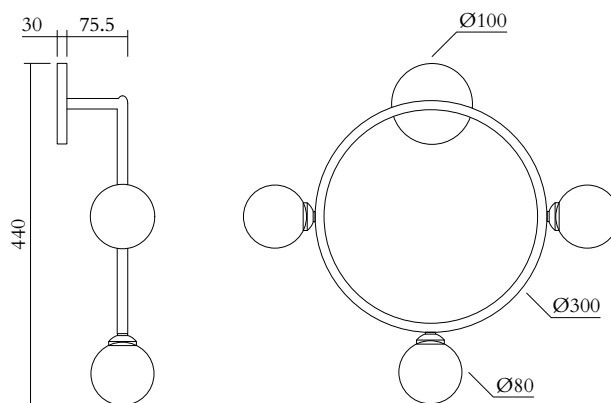

ATELIER ARETI

PRODUCT

Circle rhombus triangle 316
Wall light / Circle / 3 globes

MATERIALS AND COLOUR OPTIONS

Brushed brass; powder coated metal; white glass

VERSIONS

Brass structure 316OL-W01-BR01
Black structure 316OL-W01-ME01
White structure 316OL-W01-ME02

TECHNICAL DETAILS

3 x G9 LED 5W max
Recommended bulb size: diameter 16mm, total length
47mm (diameter must be under 20 mm)
110-230V
IP20
Light bulbs not included

WEIGHT

2 kg

MADE IN

Germany

Sizes in mm. Flat attachments available only under request. Variations in colour and size are available for some collections, please contact Areti for more details.