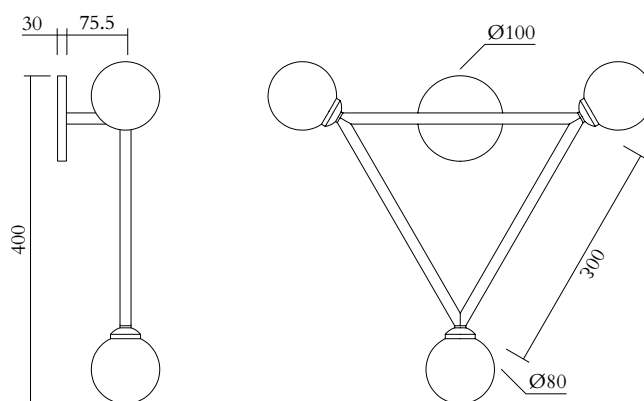

TECHNICAL DETAILS

3 x G9 LED 5W max
Recommended bulb size: diameter 16mm, total length
47mm (diameter must be under 20 mm)
110-230V
IP20
Light bulbs not included

WEIGHT

2 kg

MADE IN

Germany

Sizes in mm. Flat attachments available only under request. Variations in colour and size are available for some collections, please contact Areti for more details.