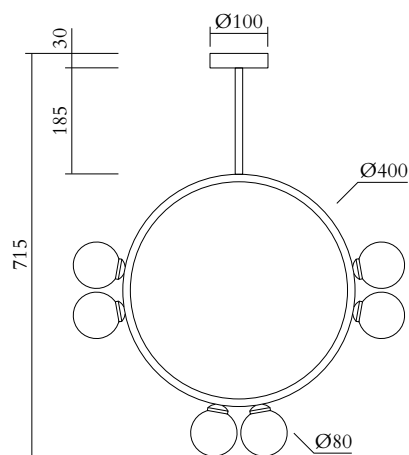

TECHNICAL DETAILS

3 x G9 LED 5W max
Recommended bulb size: diameter 16mm, total length
47mm (diameter must be under 20 mm)
110-230V
IP20
Light bulbs not included

WEIGHT

6 kg

MADE IN

Germany

Sizes in mm. Flat attachments available only under request. Variations in colour and size are available for some collections, please contact Areti for more details.

ATELIER ARETI

PRODUCT

Circle rhombus triangle 316
Pendant light / Circle / 6 globes

MATERIALS AND COLOUR OPTIONS

Brushed brass; powder coated metal; white glass

VERSIONS

Brass structure 316OL-P02-BR01
Black structure 316OL-P02-ME01
White structure 316OL-P02-ME02

TECHNICAL DETAILS

6 x G9 LED 5W max
Recommended bulb size: diameter 16mm, total length
47mm (diameter must be under 20 mm)
110-230V
IP20
Light bulbs not included

WEIGHT

6 kg

MADE IN

Germany

Sizes in mm. Flat attachments available only under request. Variations in colour and size are available for some collections, please contact Areti for more details.