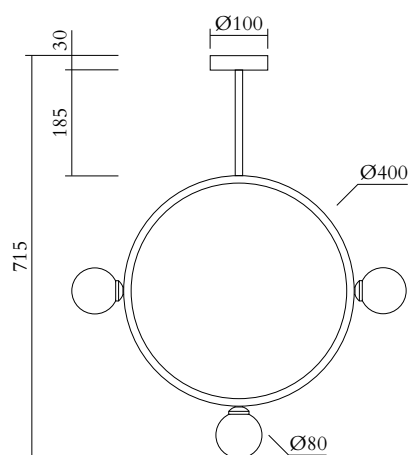

ATELIER ARETI

PRODUCT

Circle rhombus triangle 316
Pendant light / Circle / 3 globes

MATERIALS AND COLOUR OPTIONS

Brushed brass; powder coated metal; white glass

VERSIONS

Brass structure 316OL-P01-BR01
Black structure 316OL-P01-ME01
White structure 316OL-P01-ME02

TECHNICAL DETAILS

3 x G9 LED 5W max
Recommended bulb size: diameter 16mm, total length
47mm (diameter must be under 20 mm)
110-230V
IP20
Light bulbs not included

WEIGHT

6 kg

MADE IN

Germany

Sizes in mm. Flat attachments available only under request. Variations in colour and size are available for some collections, please contact Areti for more details.

ATELIER ARETI

PRODUCT

Circle rhombus triangle 316
Pendant light / Circle / 6 globes

MATERIALS AND COLOUR OPTIONS

Brushed brass; powder coated metal; white glass

VERSIONS

Brass structure 316OL-P02-BR01
Black structure 316OL-P02-ME01
White structure 316OL-P02-ME02

TECHNICAL DETAILS

6 x G9 LED 5W max
Recommended bulb size: diameter 16mm, total length
47mm (diameter must be under 20 mm)
110-230V
IP20
Light bulbs not included

WEIGHT

6 kg

MADE IN

Germany

Sizes in mm. Flat attachments available only under request. Variations in colour and size are available for some collections, please contact Areti for more details.