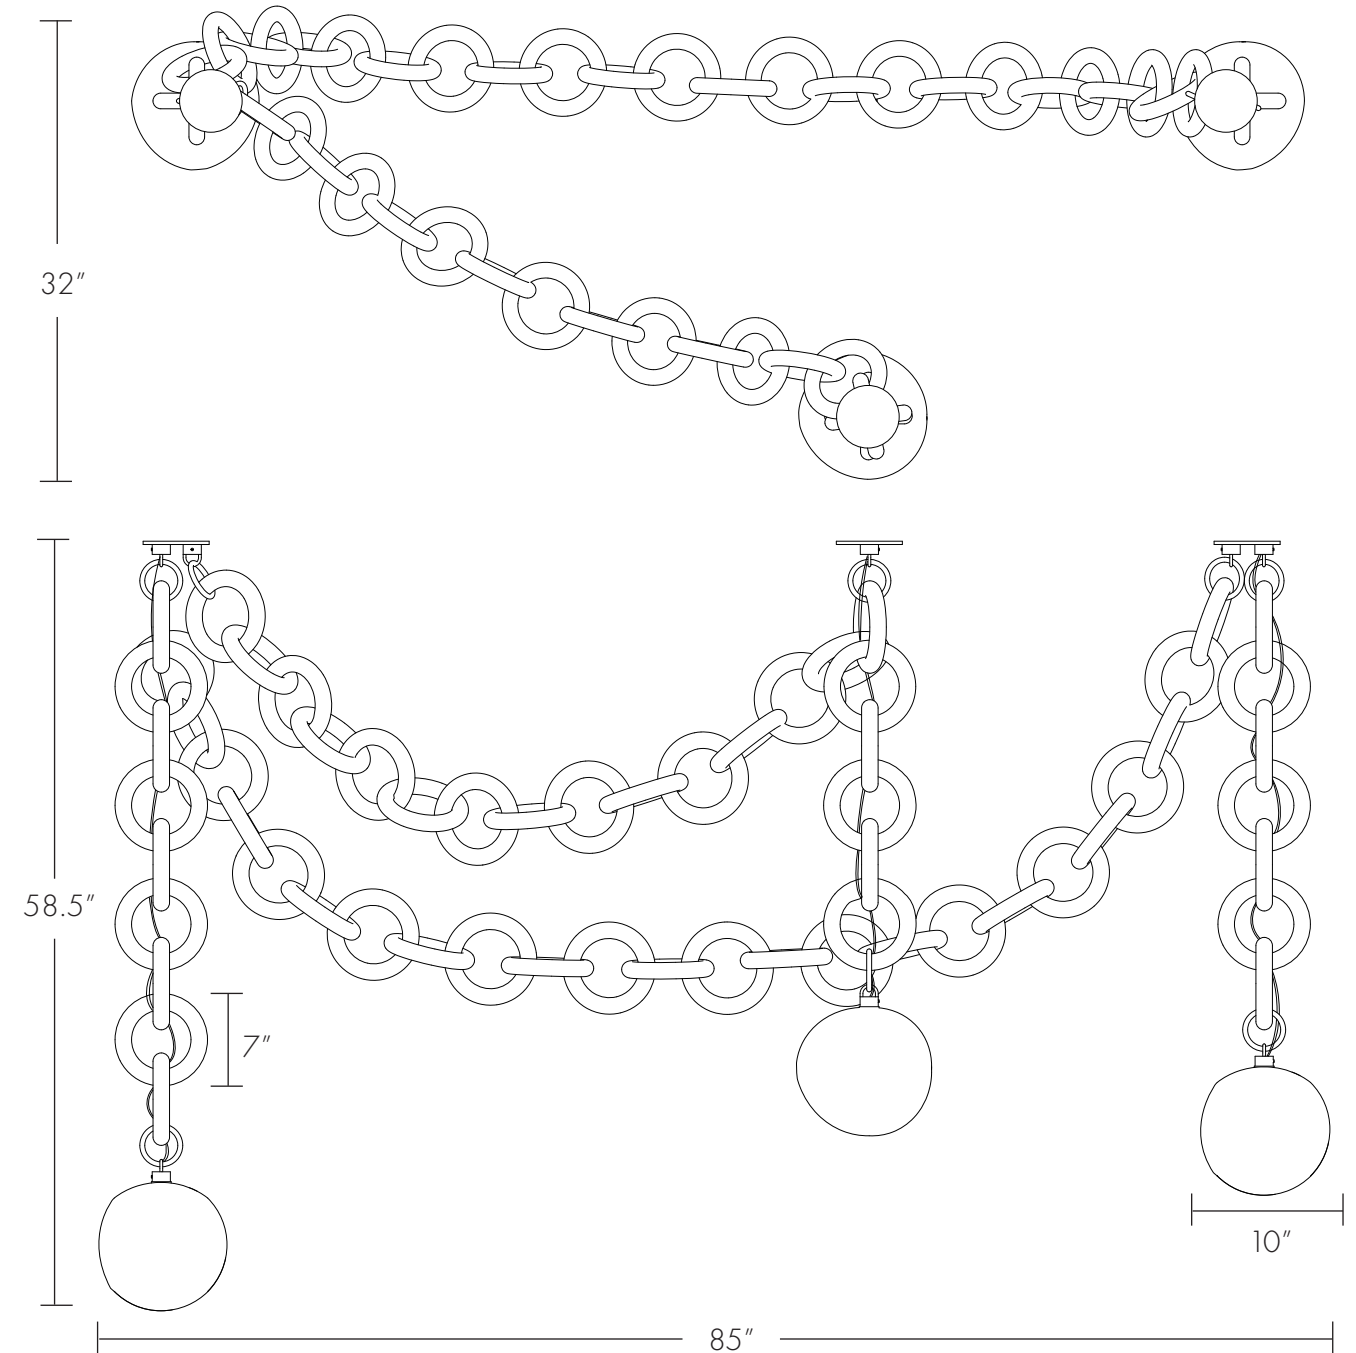

BRENT WARR

CIRQUE • Pendant

DIMENSIONS

Variable per project requirements
As Shown:
10" x 10" x 50"H
24.5cm x 24.5cm x 127cm H

Globe Diameter:
10" / 24.5cm

Ring Diameter:
7" / 18cm

METAL FINISHES

Polished Brass
Blackened Brass
Blackened Steel

GLOBE COLOR

Frosted Off White

CANOPY

⊖ 5" x .25"H

CUSTOM OPTIONS

Configuration
Chain color
Chain length
Metal finish
Globe color & size

CHAIN LINK COLORS

White
Black

Globe Diameter:
10" / 24.5cm

Ring Diameter:
7" / 18cm

METAL FINISHES

Polished Brass
Blackened Brass
Blackened Steel

GLOBE COLOR

Frosted Off White

CANOPY

⌀ 5" x .25"H

WWW.CKSCOLLECTIVE.COM

BRENT WARR

CIRQUE • Tripple Swagged Chandelier - Long

DIMENSIONS

Variable per project requirements
As Shown:
85" x 32" x 58.5"H
216cm x 81cm x 149cm H

Globe Diameter:
10" / 24.5cm

Ring Diameter:
7" / 18cm