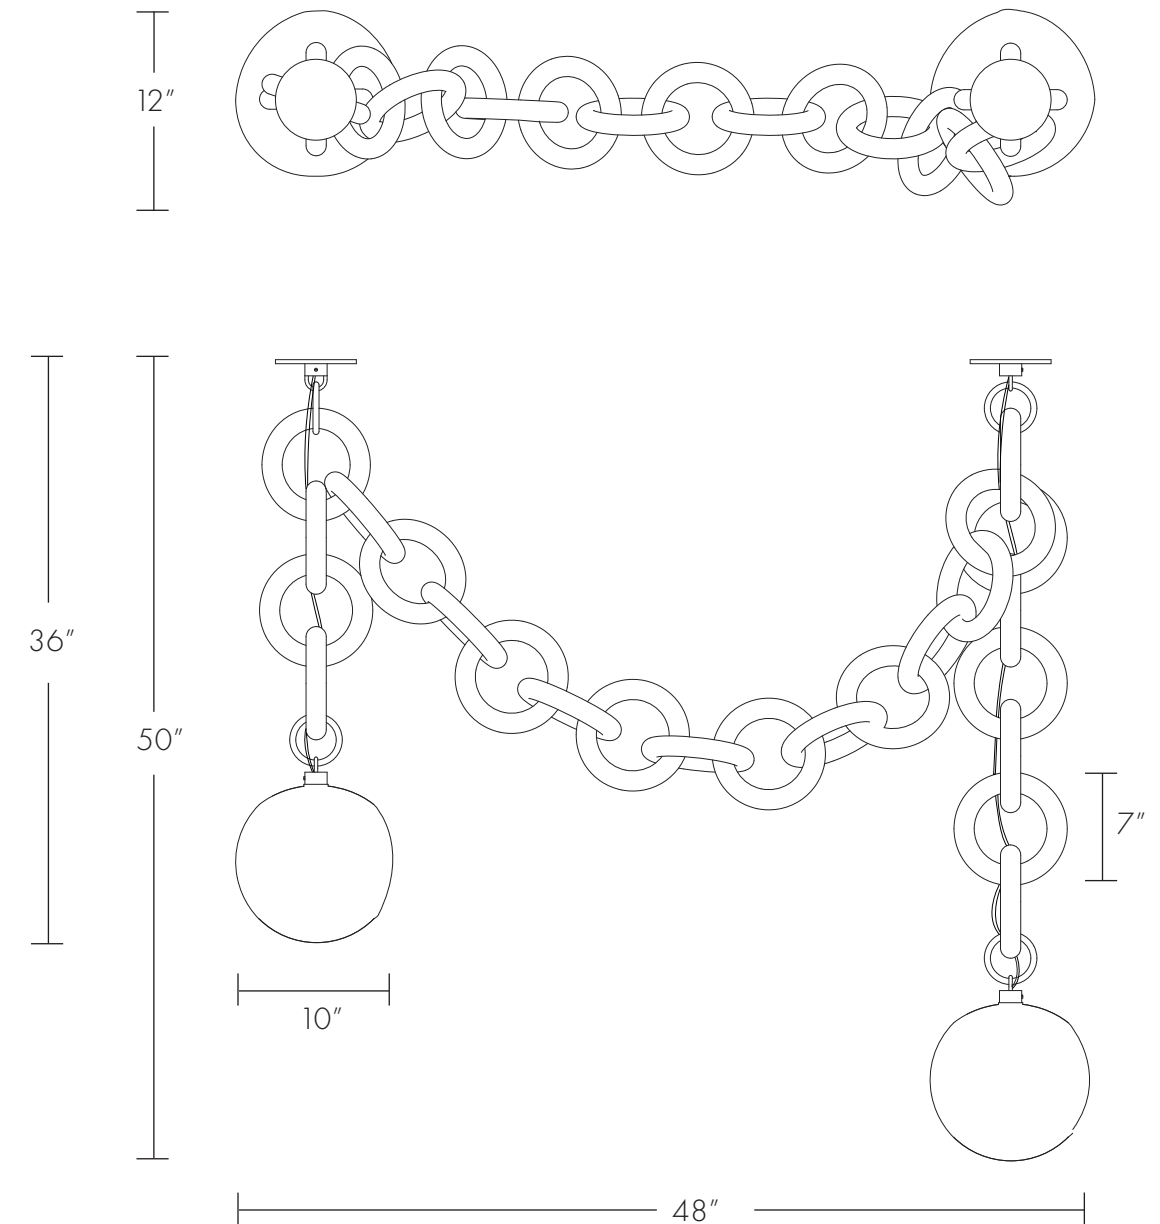

BRENT WARR

CIRQUE • Pendant

DIMENSIONS

Variable per project requirements
As Shown:
10" x 10" x 50"H
24.5cm x 24.5cm x 127cm H

Globe Diameter:
10" / 24.5cm

Ring Diameter:
7" / 18cm

METAL FINISHES

Polished Brass
Blackened Brass
Blackened Steel

GLOBE COLOR

Frosted Off White

CANOPY

⊖ 5" x .25"H

CUSTOM OPTIONS

Configuration
Chain color
Chain length
Metal finish
Globe color & size

CHAIN LINK COLORS

White
Black

WWW.CKSCOLLECTIVE.COM

BRENT WARR

CIRQUE • Swagged Double Pendant

DIMENSIONS

Variable per project requirements
As Shown:
48" x 12" x 50"H
12cm x 30.5cm x 127cm H

Globe Diameter:
10" / 24.5cm

Ring Diameter:
7" / 18cm

Globe Diameter:
10" / 24.5cm

Ring Diameter:
7" / 18cm

METAL FINISHES

Polished Brass
Blackened Brass
Blackened Steel

GLOBE COLOR

Frosted Off White

CANOPY

⌀ 5" x .25"H