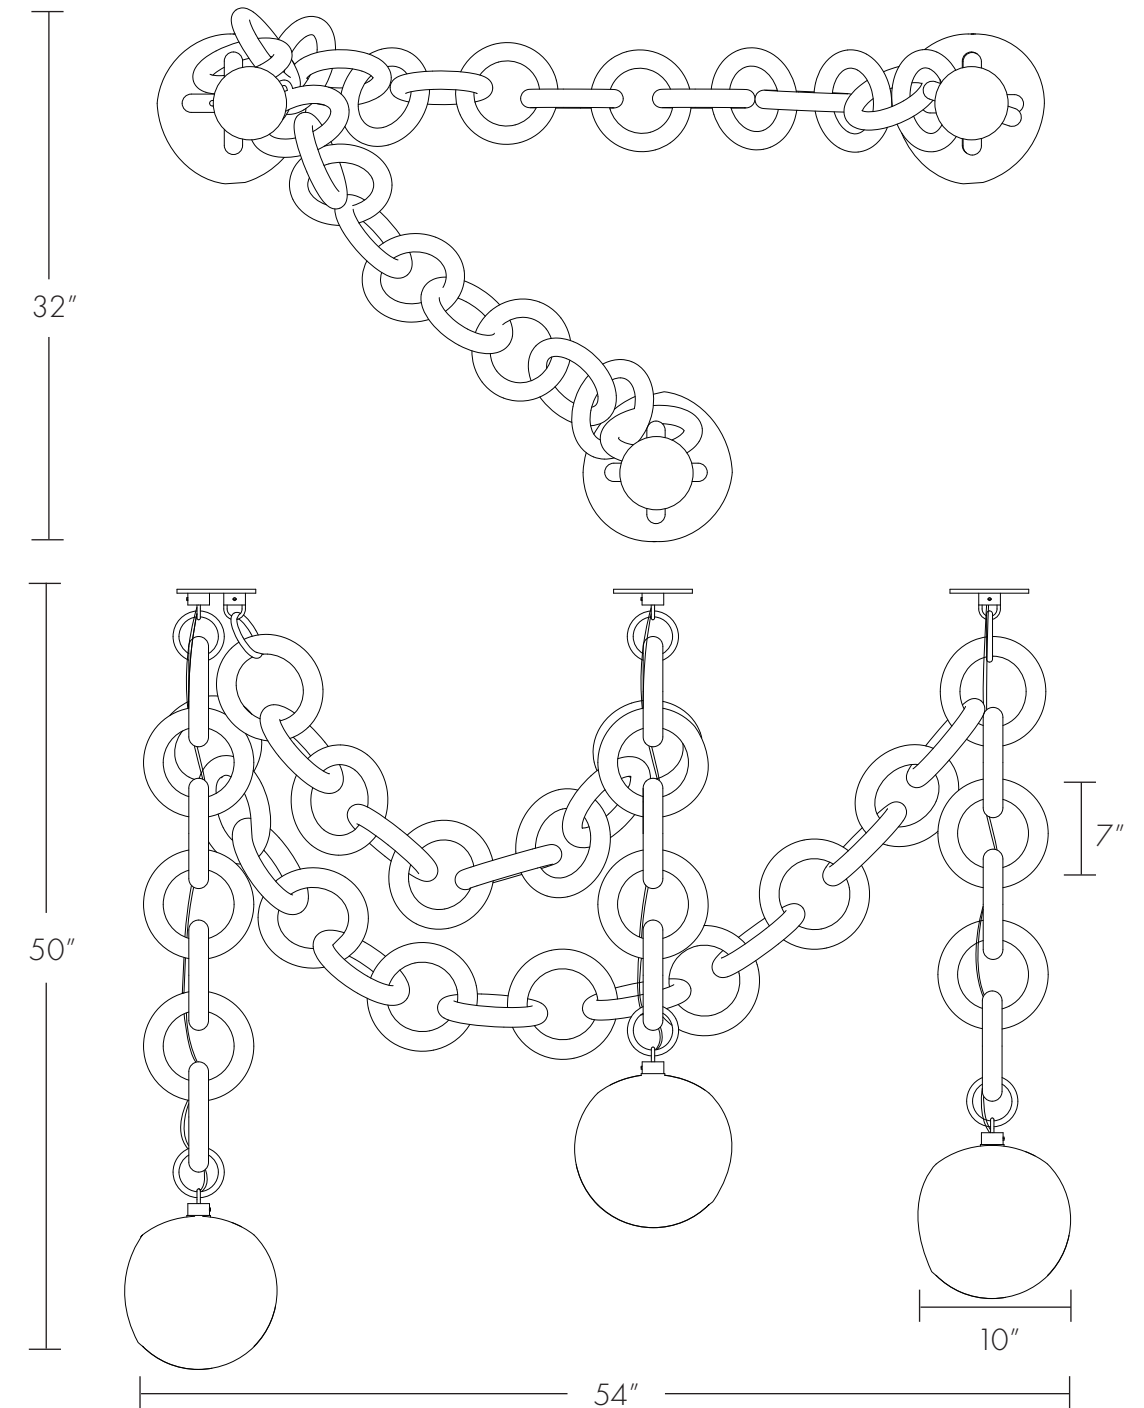

BRENT WARR

CIRQUE • Tripple Swagged Chandelier

DIMENSIONS

Variable per project requirements
As Shown:
54" x 32" x 50"H
137cm x 81cm x 127cm H

Globe Diameter:
10" / 24.5cm

Ring Diameter:
7" / 18cm

METAL FINISHES

Polished Brass
Blackened Brass
Blackened Steel

GLOBE COLOR

Frosted Off White

CANOPY

⌀ 5" x .25"H

CUSTOM OPTIONS

Configuration
Chain color
Chain length
Metal finish
Globe color & size

CHAIN LINK COLORS

White
Black

LIGHTING INFORMATION

Input Voltage: 120V
Bulb: Dimmable G9 LED Bulb, 2700K,
4.5 Watts
CRI: 90+
Lumens: 1,350
Wattage: 18 Watts
Certification: UL Listing upon request*

All plaster furniture and lighting are handmade, making each piece unique. Inconsistency in texture, shape, and color may occur due to its natural material and curing procedures

Subject to up-charge

INFO@CKSCOLLECTIVE.COM

WWW.CKSCOLLECTIVE.COM