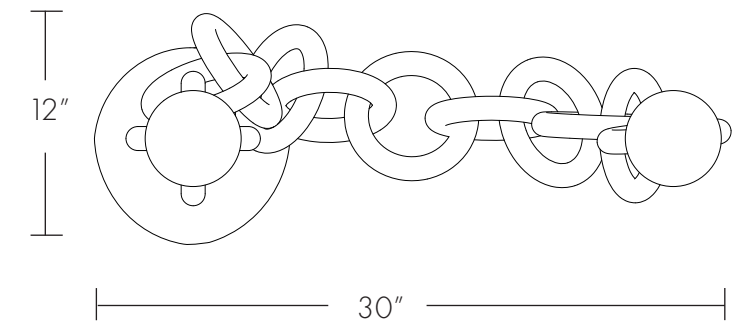

BRENT WARR

CIRQUE • Pendant

DIMENSIONS

Variable per project requirements
As Shown:
10" x 10" x 50"H
24.5cm x 24.5cm x 127cm H

Globe Diameter:
10" / 24.5cm

Ring Diameter:
7" / 18cm

METAL FINISHES

Polished Brass
Blackened Brass
Blackened Steel

GLOBE COLOR

Frosted Off White

CANOPY

⊖ 5" x .25"H

CUSTOM OPTIONS

Configuration
Chain color
Chain length
Metal finish
Globe color & size

CHAIN LINK COLORS

White
Black

Subject to up-charge

INFO@CKSCOLLECTIVE.COM

WWW.CKSCOLLECTIVE.COM

BRENT WARR

CIRQUE • Single Swagged Pendant

DIMENSIONS

Variable per project requirements
As Shown:
30" x 12" x 50"H
76cm x 30.5cm x 127cm H

Globe Diameter:
10" / 24.5cm

Ring Diameter:
7" / 18cm

METAL FINISHES

Polished Brass
Blackened Brass
Blackened Steel

GLOBE COLOR

Frosted Off White

CANOPY

⌀ 5" x .25"H

CUSTOM OPTIONS