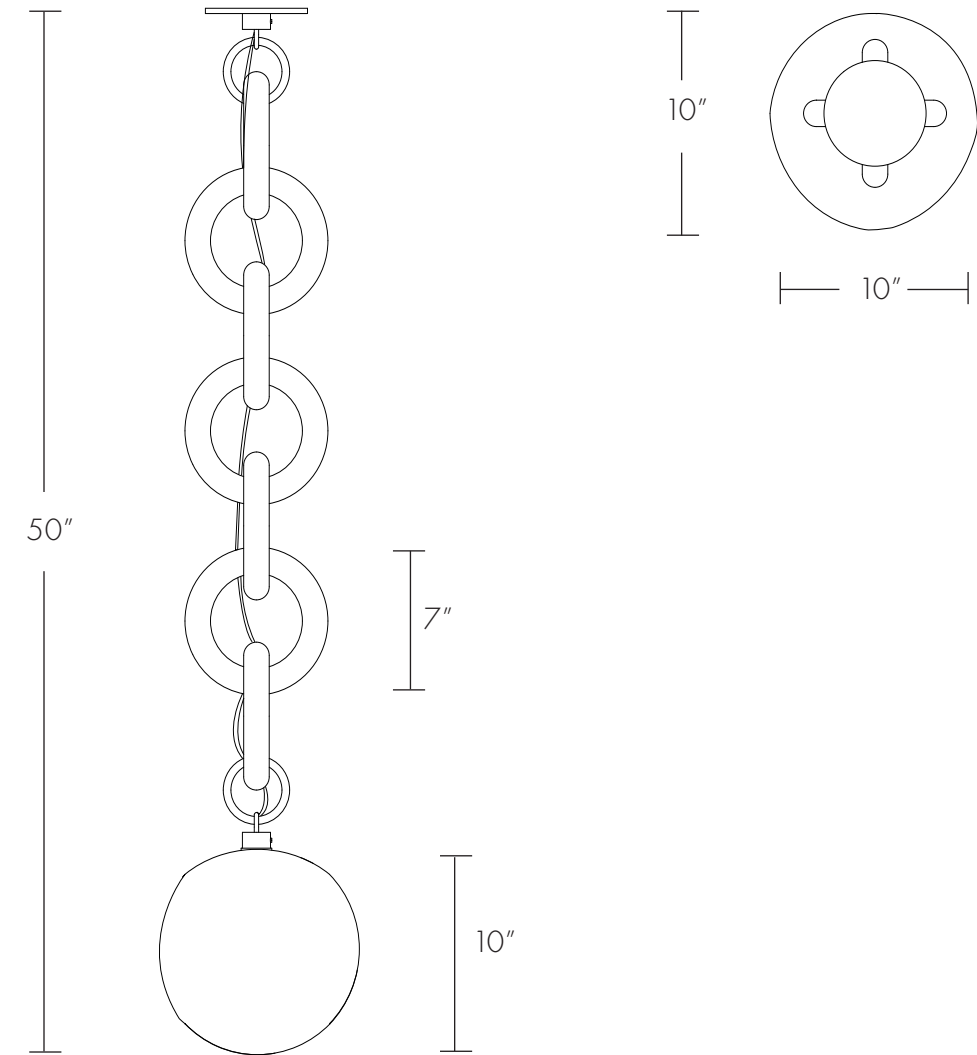

BRENT WARR

CIRQUE • Pendant

DIMENSIONS

Variable per project requirements
As Shown:
10" x 10" x 50"H
24.5cm x 24.5cm x 127cm H

Globe Diameter:
10" / 24.5cm

Ring Diameter:
7" / 18cm

METAL FINISHES

Polished Brass
Blackened Brass
Blackened Steel

GLOBE COLOR

Frosted Off White

CANOPY

⊖ 5" x .25"H

CUSTOM OPTIONS

Configuration
Chain color
Chain length
Metal finish
Globe color & size

CHAIN LINK COLORS

White
Black

Subject to up-charge

INFO@CKSCOLLECTIVE.COM

WWW.CKSCOLLECTIVE.COM

BRENT WARR

CIRQUE • Single Swagged Pendant

DIMENSIONS

Variable per project requirements
As Shown:
30" x 12" x 50"H
76cm x 30.5cm x 127cm H

Globe Diameter:
10" / 24.5cm

Globe Diameter:
10" / 24.5cm

Ring Diameter:
7" / 18cm

METAL FINISHES

Polished Brass
Blackened Brass
Blackened Steel

GLOBE COLOR

Frosted Off White

CANOPY

⌀ 5" x .25"H