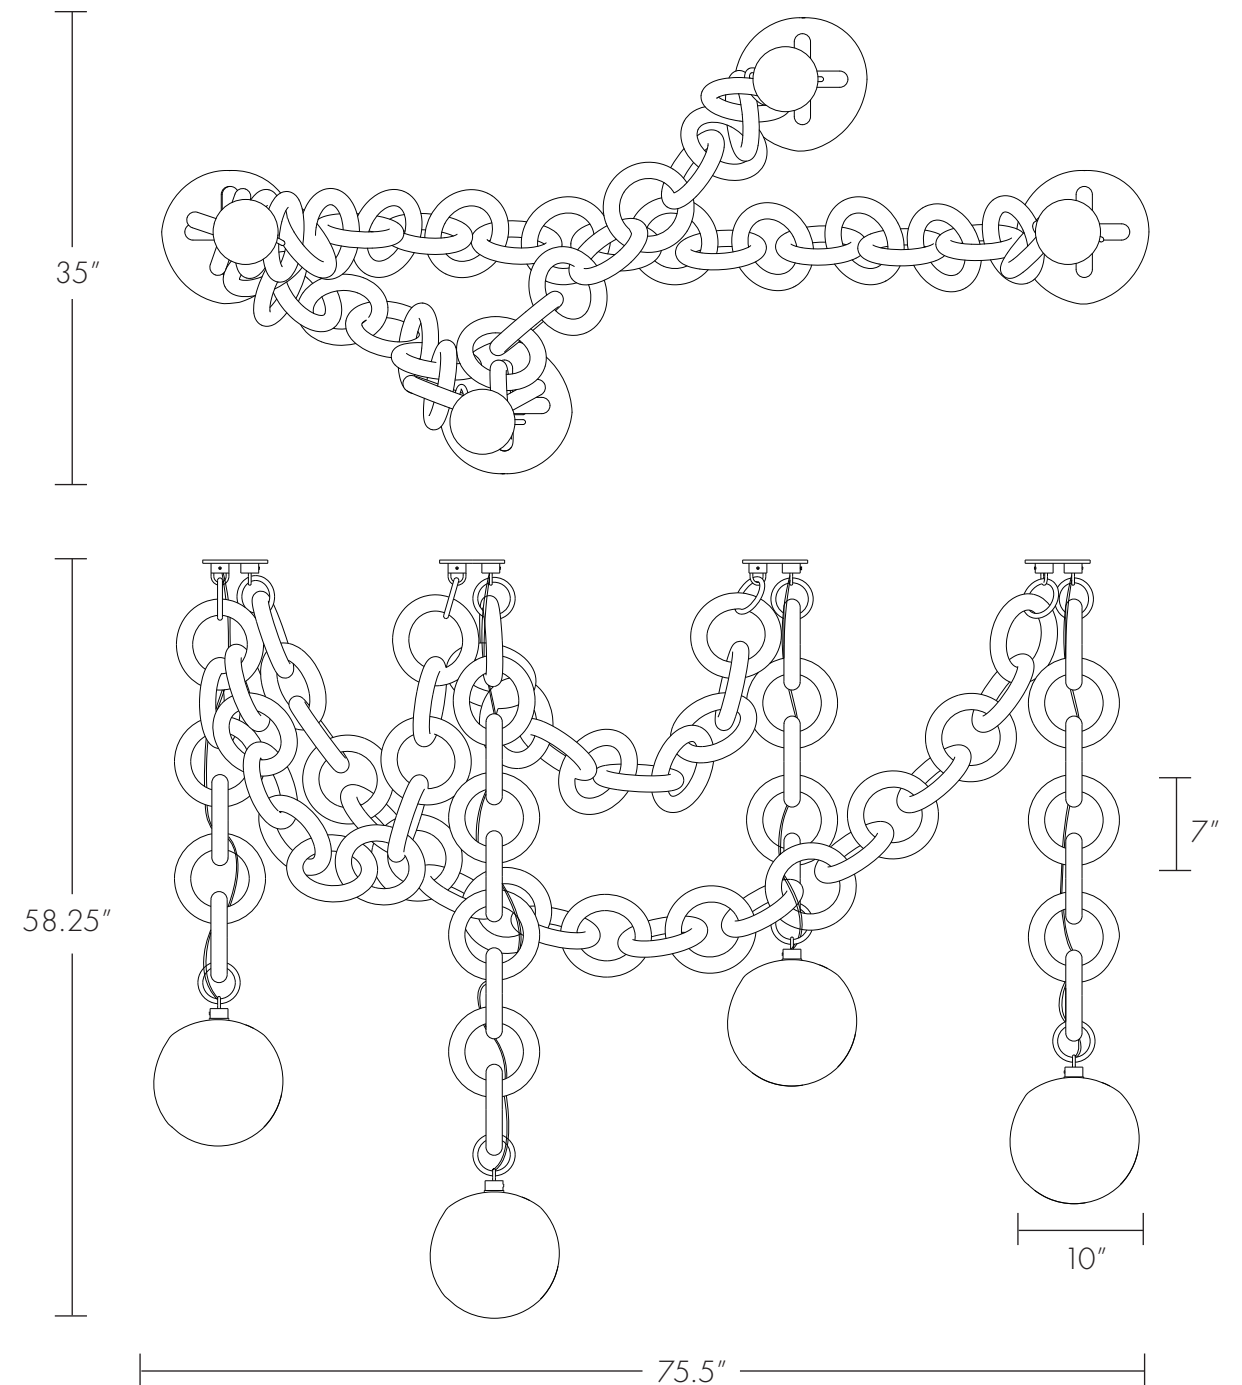

BRENT WARR

CIRQUE • Pendant

DIMENSIONS

Variable per project requirements
As Shown:
10" x 10" x 50"H
24.5cm x 24.5cm x 127cm H

Globe Diameter:
10" / 24.5cm

Ring Diameter:
7" / 18cm

METAL FINISHES

Polished Brass
Blackened Brass
Blackened Steel

Globe Diameter:
10" / 24.5cm

Ring Diameter:
7" / 18cm

METAL FINISHES

Polished Brass
Blackened Brass
Blackened Steel

GLOBE COLOR

Frosted Off White

CANOPY

⌀ 5" x .25"H

Subject to up-charge

INFO@CKSCOLLECTIVE.COM

WWW.CKSCOLLECTIVE.COM

BRENT WARR

CIRQUE • Swagged Chandelier

DIMENSIONS

Variable per project requirements
As Shown:
75.5" x 35" x 58.25"H
192cm x 89cm x 148cm H

Globe Diameter:
10" / 24.5cm

Ring Diameter:
7" / 18cm

METAL FINISHES

Polished Brass
Blackened Brass
Blackened Steel

GLOBE COLOR

Frosted Off White

CANOPY

⌀ 5" x .25"H

CUSTOM OPTIONS