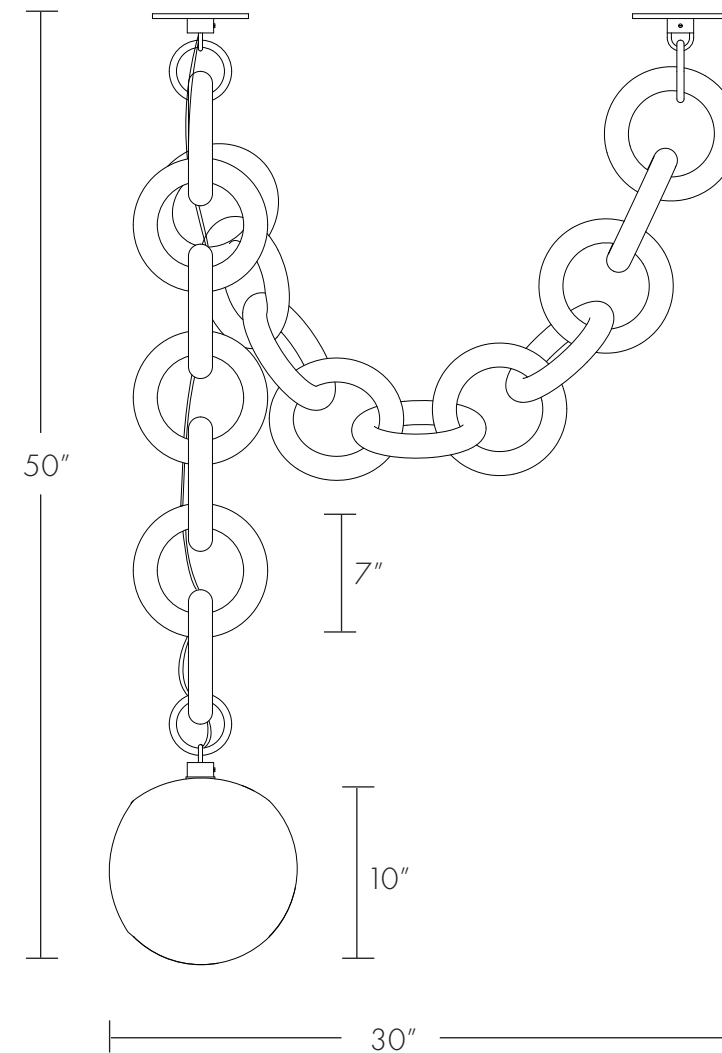

BRENT WARR

CIRQUE • Pendant

DIMENSIONS

Variable per project requirements
As Shown:
10" x 10" x 50"H
24.5cm x 24.5cm x 127cm H

Globe Diameter:
10" / 24.5cm

Ring Diameter:
7" / 18cm

METAL FINISHES

Polished Brass
Blackened Brass
Blackened Steel

GLOBE COLOR

Frosted Off White

CANOPY

⊖ 5" x .25"H

CUSTOM OPTIONS

Configuration
Chain color
Chain length
Metal finish
Globe color & size

CHAIN LINK COLORS

White
Black

Subject to up-charge

INFO@CKSCOLLECTIVE.COM

WWW.CKSCOLLECTIVE.COM

BRENT WARR

CIRQUE • Single Swagged Pendant

DIMENSIONS

Variable per project requirements
As Shown:
30" x 12" x 50"H
76cm x 30.5cm x 127cm H

Globe Diameter:
10" / 24.5cm

WWW.CKSCOLLECTIVE.COM

BRENT WARR

CIRQUE • Swagged Double Pendant

DIMENSIONS

Variable per project requirements
As Shown:
48" x 12" x 50"H
12cm x 30.5cm x 127cm H

Globe Diameter:
10" / 24.5cm

Ring Diameter:
7" / 18cm